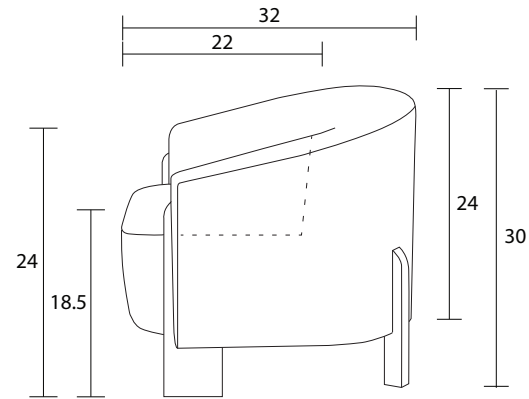

Chair

Sideview

Specifications:

Shaped exposed wood legs, walnut. Also available in espresso or natural, please specify on order

Webbed seat system with tight seat

No piping

Measurement may vary +/- 1"

January 31st, 2025

COM Requirement	Yards
Chair	4

Yardage indicated is based on 54" solid, railroaded, non-matched fabrics