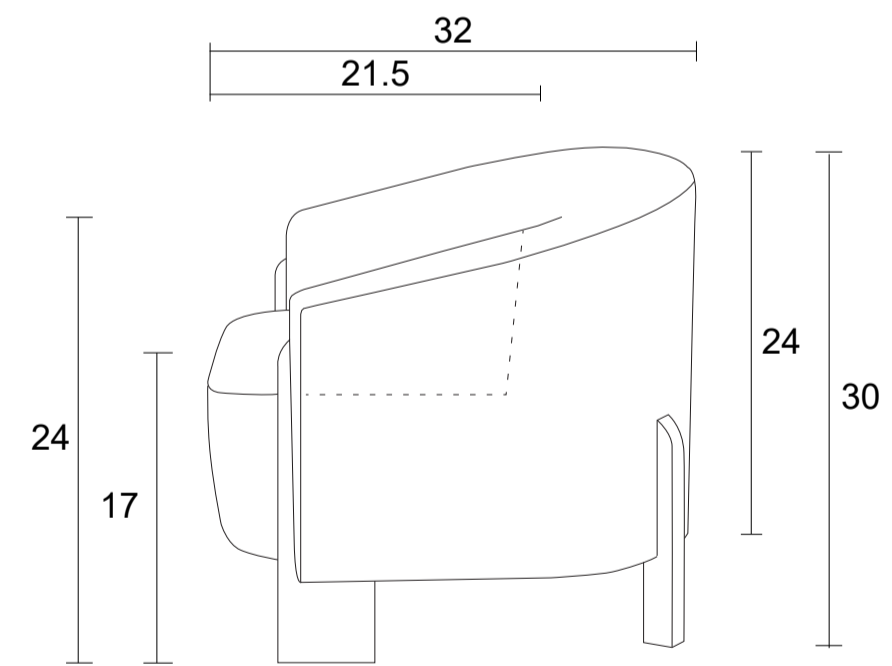

Chair

Sideview

Specifications:

Shaped exposed wood legs in espresso, walnut or natural. Please specify on order

Webbed seat system with tight seat

No piping

Measurements may vary +/- 1"

March 11th, 2026

COM Requirement	Yards
Chair	4

Yardage indicated is based on 54" solid, railroaded, non-matched fabrics