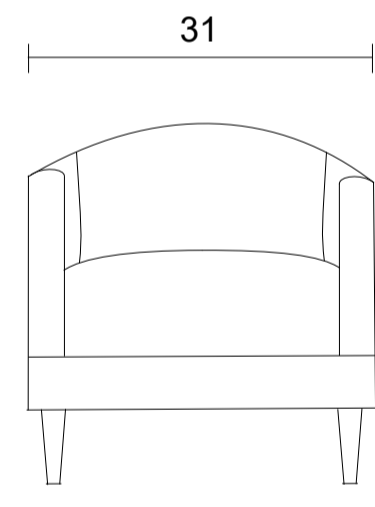

Sofa

Condo Sofa

Chair

Sideview

Specifications:
 7" Round, straight tapered leg in espresso, walnut or natural. Please specify on order
 2" Round toss pillow (15" x 15"), banded, accepted up to Grade G.
 No-Sag sinuous spring system, tight seat, tight back.
 Measurement may vary +/- 1"
 March 11th, 2026

COM Requirement	Yards
Sofa	9.25
Condo Sofa	8.75
Chair	5

Yardage indicated is based on 54" solid, railroaded, non-matched fabrics