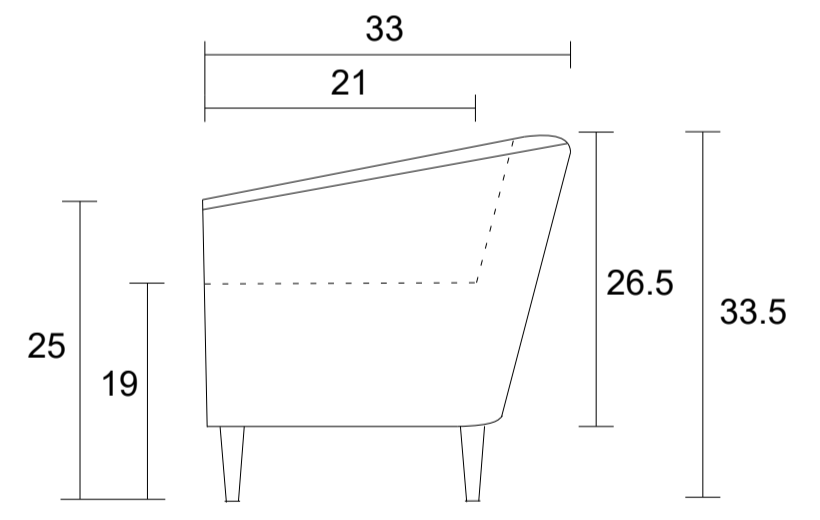

Sofa

Condo Sofa

Chair

Sideview

Specifications:
 7" Round, straight tapered leg in espresso, walnut or natural. Please specify on order
 2" Round toss pillow (15" x 15"), banded, accepted up to Grade G.
 No-Sag sinuous spring system, tight seat, tight back.
 Measurement may vary +/- 1"
 March 11th, 2026

COM Requirement	Yards
Sofa	9.25
Condo Sofa	8.75
Chair	5

Yardage indicated is based on 54" solid, railroaded, non-matched fabrics