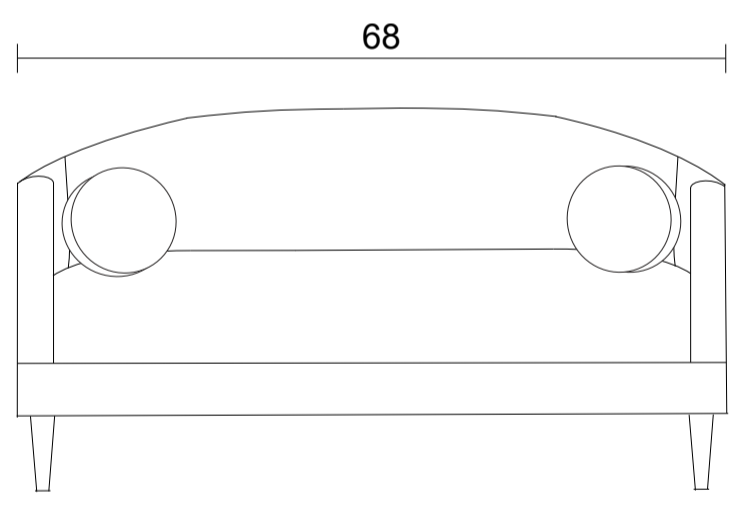

Sofa

Condo Sofa

Chair

Sideview

Specifications:
 7" Round, straight tapered leg in espresso, walnut or natural. Please specify on order
 2" Round toss pillow (15" x 15"), banded, accepted up to Grade G.
 No-Sag sinuous spring system, tight seat, tight back.
 Measurement may vary +/- 1"
 March 11th, 2026

COM Requirement	Yards
Sofa	9.25
Condo Sofa	8.75
Chair	5

Yardage indicated is based on 54" solid, railroaded, non-matched fabrics