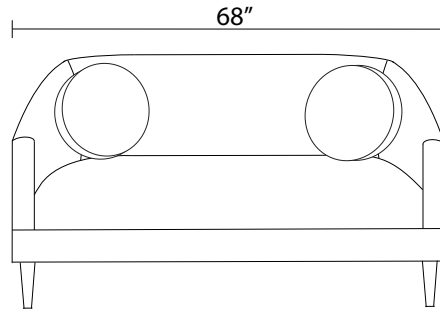

Sofa

Condo Sofa

Chair

Sideview

Specifications:

7" Round, straight tapered leg, walnut. Also available in espresso, please specify on order.

2" round toss pillow (15"x15"), banded, accepted up to Grade G.

No-Sag sinuous spring system, tight seat.

Tight Back.

Extra charge:

Down blend is not available.

If fabric is a stripe, plaid or pattern.

Measurements may vary +/- 1"

June 4, 2024

COM Requirement	Yards
Sofa	9.25
Condo Sofa	8.75
Chair	5

Yardage indicated is based on 54" solid, railroaded, non-matched fabrics