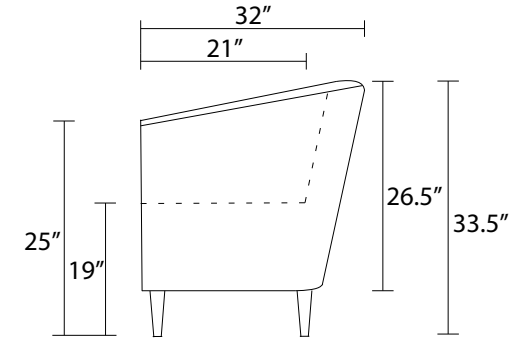

Sofa

Condo Sofa

Chair

Sideview

Specifications:

7" Round, straight tapered leg, walnut. Also available in espresso, please specify on order.

2" round toss pillow (15"x15"), banded, accepted up to Grade G.

No-Sag sinuous spring system, tight seat.

Tight Back.

Extra charge:

Down blend is not available.

If fabric is a stripe, plaid or pattern.

Measurements may vary +/- 1"

June 4, 2024

COM Requirement	Yards
Sofa	9.25
Condo Sofa	8.75
Chair	5

Yardage indicated is based on 54" solid, railroaded, non-matched fabrics