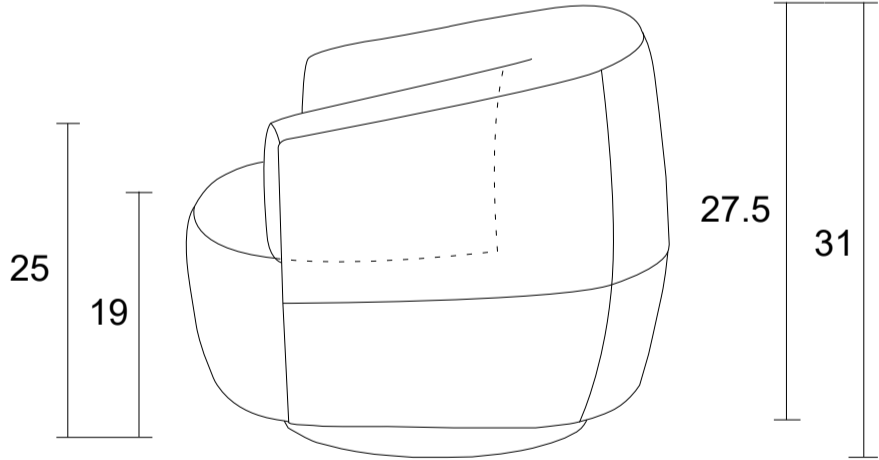

Chair

Sideview

Specifications:
 Swivel base, standard is fabric covered; upgrade to brass or wood veneer
 No-Sag sinuous spring system with tight seat
 Tight back
 Measurement may vary +/- 1"
 March 11th, 2026

COM Requirement	Yards
Chair	5.5

Yardage indicated is based on 54" solid, railroaded, non-matched fabrics