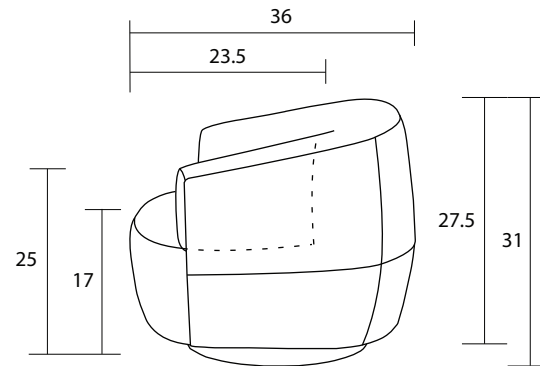

Chair

Sideview

Specifications:

Swivel base, standard is fabric covered; upgrade to brass or wood veneer

No-Sag sinuous spring system with tight seat

Tight back

Measurement may vary +/- 1"

June 18th, 2024

COM Requirement	Yards
Chair	5.5

Yardage indicated is based on 54" solid, railroaded, non-matched fabrics