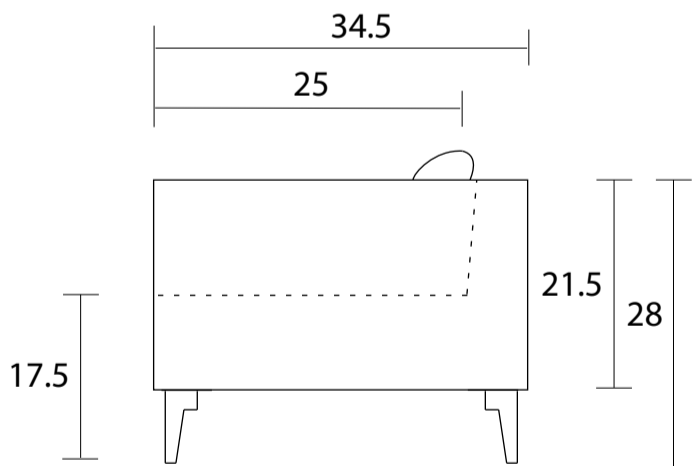

Sofa

Sideview

Specifications:
 8" Metal tapered leg, black
 Sofa: two knife edge back pillows (31" x 16") with zippers, self or accented (up to Grade G)
 Outside Back and Outside Arm finished with continuous welting
 Measurements may vary +/- 1"
 August 23rd, 2023

| COM Requirement | Yards |
|-----------------|-------|
| Sofa | 12 |

Yardage indicated is based on 54" solid, railroaded, non-matched fabrics