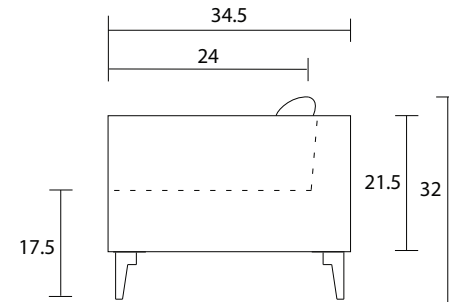

Sofa

Sideview

Specifications:

- 6.75" Metal tapered leg, black
- Sofa: two knife edge back pillows (31" x 16") with zippers, self or accented (up to Grade G)
- Outside Back and Outside Arm finished with continuous welting
- Measurements may vary +/- 1"
- December 23rd, 2024

COM Requirement	Yards
Sofa	12

Yardage indicated is based on 54" solid, railroaded, non-matched fabrics