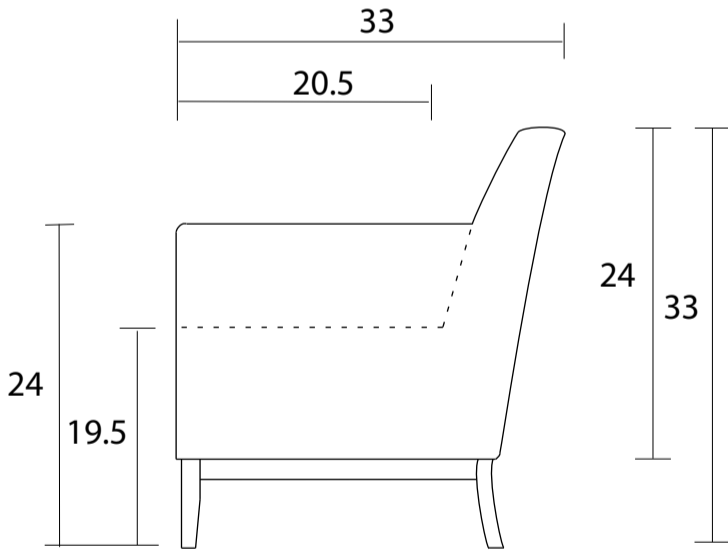

Chair

Sideview

Specifications:

g" show wood base, walnut. Also available in espresso, please specify on order

No-Sag sinious spring system with loose seat cushion

Tight back

Measurements may vary +/- 1"

July, 7th 2021

COM Requirement	Yards
Chair	5

Yardage indicated is based on 54" solid, railroaded, non-matched fabrics