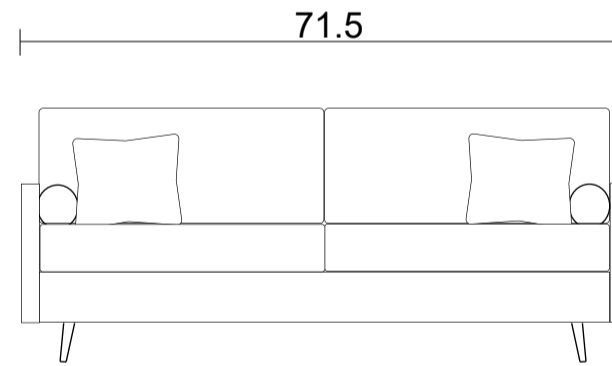

Sofa

Condo Sofa

Sideview

**Specifications:**

- 7" round angled leg in espresso, walnut or natural. Please specify on order
- 2 knife edge toss pillows (19"x19") with zippers, accented up to grade G; toss not available in leather
- 2 round bolsters (6"x21"), self, with piping and zippers; bolsters available in leather
- No-Sag sinuous spring system with button tufted loose seat cushion
- Loose boxed back cushions
- No piping

Measurements may vary +/- 1"

March 11th, 2026

**COM Requirement Yards**

Sofa	14
Condo Sofa	13

Yardage indicated is based on 54" solid, railroaded, non-matched fabrics