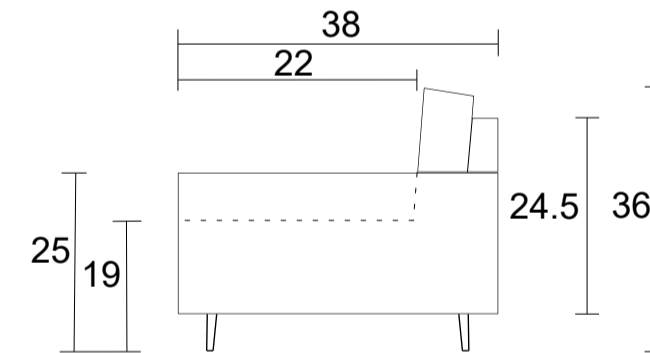

Sofa

Condo Sofa

Sideview

**Specifications:**

- 7" round angled leg in espresso, walnut or natural. Please specify on order
- 2 knife edge toss pillows (19"x19") with zippers, accented up to grade G; toss not available in leather
- 2 round bolsters (6"x21"), self, with piping and zippers; bolsters available in leather
- No-Sag sinuous spring system with button tufted loose seat cushion
- Loose boxed back cushions
- No piping

Measurements may vary +/- 1"

March 11th, 2026

**COM Requirement Yards**

Sofa	14
Condo Sofa	13

Yardage indicated is based on 54" solid, railroaded, non-matched fabrics