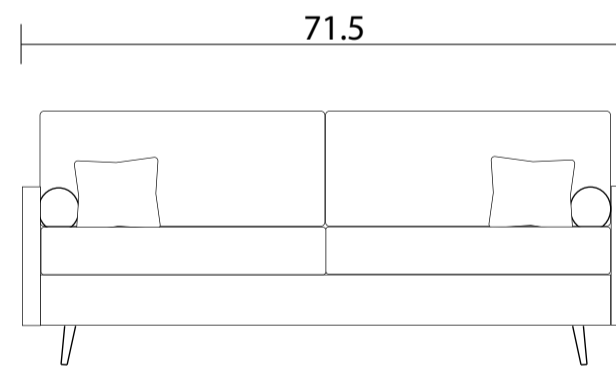

Sofa

Condo Sofa

Sideview

Specifications:

7" round angled leg, espresso. Also available in walnut, please specify on order

2 knife edge toss pillows (17"x17"), accented up to grade G

2 round bolsters (6"x21"), self, with piping, with zipper

No-Sag sinuous spring system with button tufted loose seat cushion

Loose boxed back cushions

No piping

Pieces upholstered in leather do not include toss cushions

Measurements may vary +/- 1"

November, 2nd. 2020