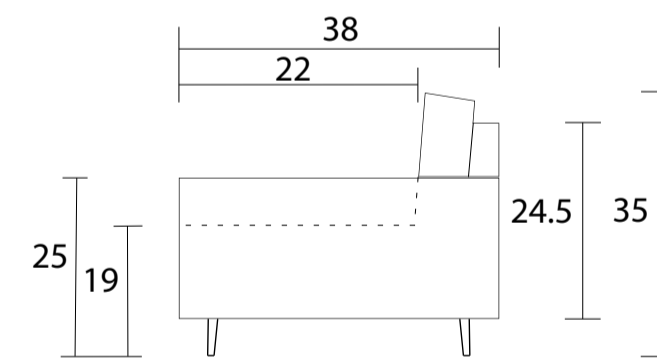

Sofa

Condo Sofa

Sideview

Specifications:

7" round angled leg, espresso. Also available in walnut, please specify on order

2 knife edge toss pillows (17"x17"), accented up to grade G

2 round bolsters (6"x21"), self, with piping, with zipper

COM Requirement	Yards
Sofa	14
Condo Sofa	13

Yardage indicated is based on 54" solid, railroaded, non-matched fabrics