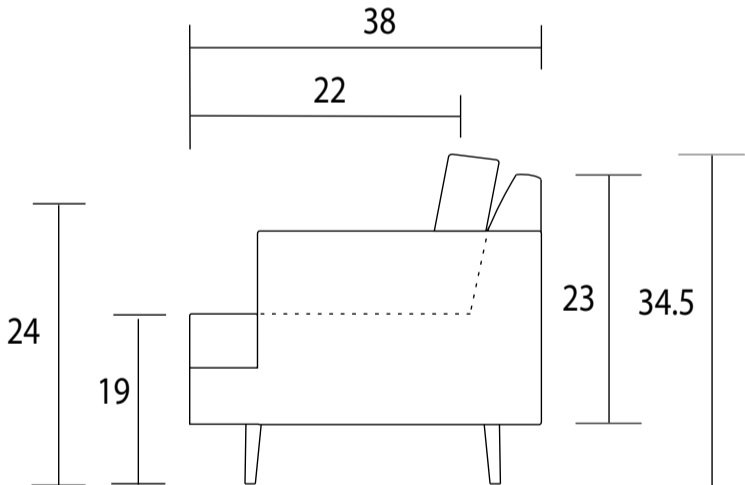

Sofa

Condo Sofa

Sideview

Specifications:

- 7" Flared round leg, walnut
- Sofa and Condo Sofa: 2 knife edge toss pillows (19"x19"), with zippers, accented to grade G
- Sectional: 1 knife edge toss pillow (19"x19"), with zippers, accented up to grade G (per arm or corner)
- No-Sag sinuous spring system with loose seat cushions
- Loose boxed back cushions
- No piping
- Pieces upholstered in leather do not include toss cushions

Measurements may vary +/- 1"

June 27th, 2023

COM Requirement	Yards
Sofa	14
Condo Sofa	13

Yardage indicated is based on 54" solid, railroaded, non-matched fabrics

Specifications:

- 7" Flared round leg, walnut
- Sofa and Condo Sofa: 2 knife edge toss pillows (19"x19"), with zippers, accented to grade G
- Sectional: 1 knife edge toss pillow (19"x19"), with zippers, accented up to grade G (per arm or corner)
- No-Sag sinuous spring system with loose seat cushions
- Loose boxed back cushions
- No piping
- Pieces upholstered in leather do not include toss cushions
- Measurements may vary +/- 1"
- June 27th, 2023

COM Requirement	Yards
Sofa	14
Condo Sofa	13
LHF/RHF Tuxedo	15
LHF/RHF Sofa	12.5
LHF/RHF Loveseat	9.25
Box Corner	7.5

Yardage indicated is based on 54" solid, railroaded, non-matched fabrics