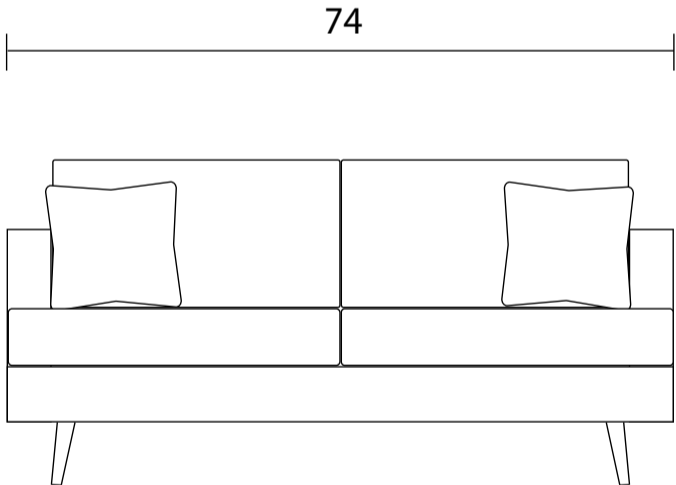

Sofa

Condo Sofa

Sideview

Specifications:

- 7" Flared round leg, walnut
- Sofa and Condo Sofa: 2 knife edge toss pillows (19"x19"), with zippers, accented to grade G
- Sectional: 1 knife edge toss pillow (19"x19"), with zippers, accented up to grade G (per arm or corner)
- No-Sag sinuous spring system with loose seat cushions
- Loose boxed back cushions
- No piping
- Pieces upholstered in leather do not include toss cushions

Measurements may vary +/- 1"

June 27th, 2023

COM Requirement	Yards
Sofa	14
Condo Sofa	13

Yardage indicated is based on 54" solid, railroaded, non-matched fabrics

Specifications:

- 7" Flared round leg, walnut
- Sofa and Condo Sofa: 2 knife edge toss pillows (19"x19"), with zippers, accented to grade G
- Sectional: 1 knife edge toss pillow (19"x19"), with zippers, accented up to grade G (per arm or corner)
- No-Sag sinuous spring system with loose seat cushions
- Loose boxed back cushions
- No piping
- Pieces upholstered in leather do not include toss cushions
- Measurements may vary +/- 1"
- June 27th, 2023

COM Requirement	Yards
Sofa	14
Condo Sofa	13
LHF/RHF Tuxedo	15
LHF/RHF Sofa	12.5
LHF/RHF Loveseat	9.25
Box Corner	7.5

Yardage indicated is based on 54" solid, railroaded, non-matched fabrics