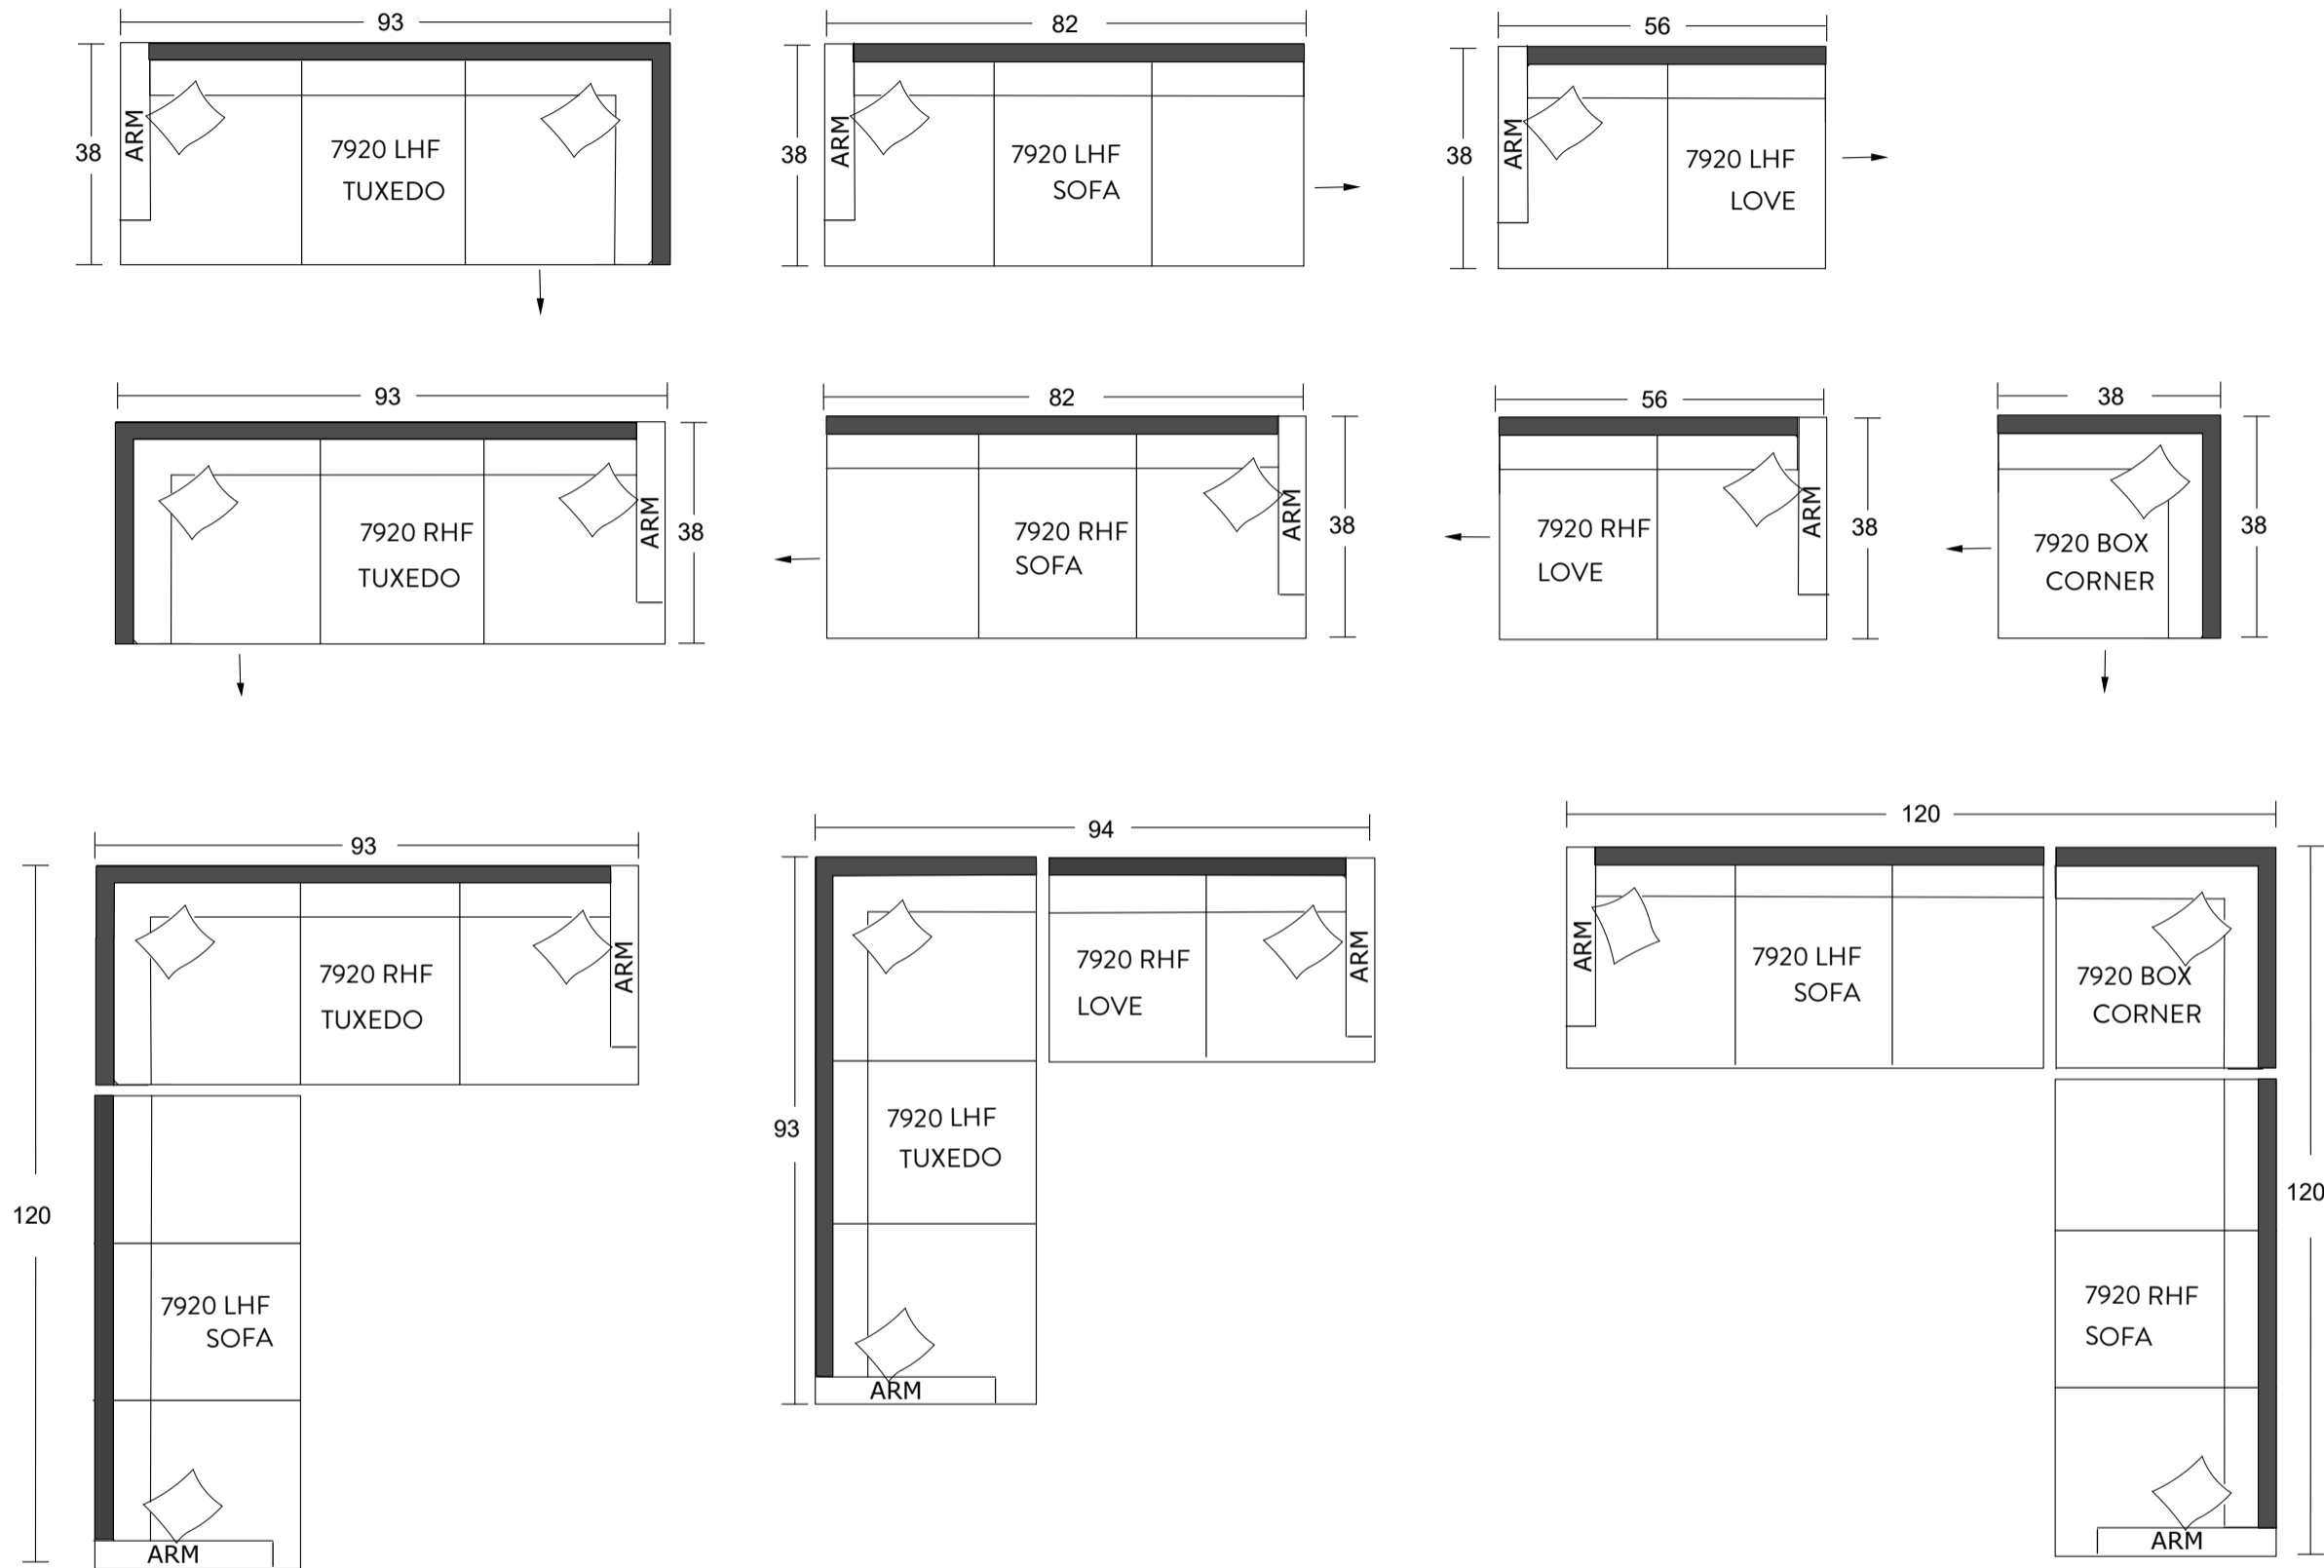

Sofa

Condo Sofa

Sideview

Specifications:

- 7" Flared round leg, walnut
- Sofa and Condo Sofa: 2 knife edge toss pillows (19"x19"), with zippers, accented to grade G
- Sectional: 1 knife edge toss pillow (19"x19"), with zippers, accented up to grade G (per arm or corner)
- No-Sag sinuous spring system with loose seat cushions
- Loose boxed back cushions
- No piping
- Pieces upholstered in leather do not include toss cushions

Measurements may vary +/- 1"

June 27th, 2023

COM Requirement	Yards
Sofa	14
Condo Sofa	13

Yardage indicated is based on 54" solid, railroaded, non-matched fabrics

Specifications:

- 7" Flared round leg, walnut
- Sofa and Condo Sofa: 2 knife edge toss pillows (19"x19"), with zippers, accented to grade G
- Sectional: 1 knife edge toss pillow (19"x19"), with zippers, accented up to grade G (per arm or corner)
- No-Sag sinuous spring system with loose seat cushions
- Loose boxed back cushions
- No piping
- Pieces upholstered in leather do not include toss cushions
- Measurements may vary +/- 1"
- June 27th, 2023

COM Requirement	Yards
Sofa	14
Condo Sofa	13
LHF/RHF Tuxedo	15
LHF/RHF Sofa	12.5
LHF/RHF Loveseat	9.25
Box Corner	7.5

Yardage indicated is based on 54" solid, railroaded, non-matched fabrics