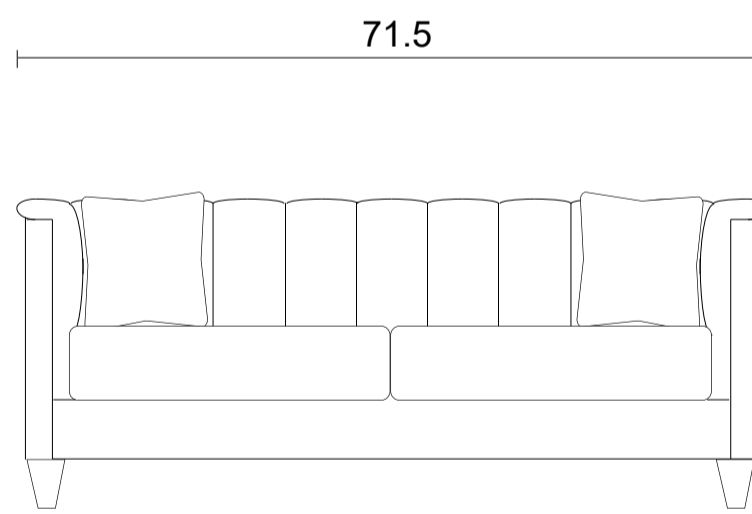

Sofa

Condo Sofa

Sideview

Specifications:

6" skinny tapered leg in espresso, walnut or natural. Please specify on order

2 knife edge toss pillows (19"x19"), with zipper, accented up to grade G

No-Sag sinuous spring system with loose seat cushions

Tight back

No piping

Pieces upholstered in leather do not include toss cushions

Measurement may vary +/- 1"

March 11th, 2026

COM Requirement	Yards
Sofa	13
Condo Sofa	12

Yardage indicated is based on 54" solid, railroaded, non-matched fabrics