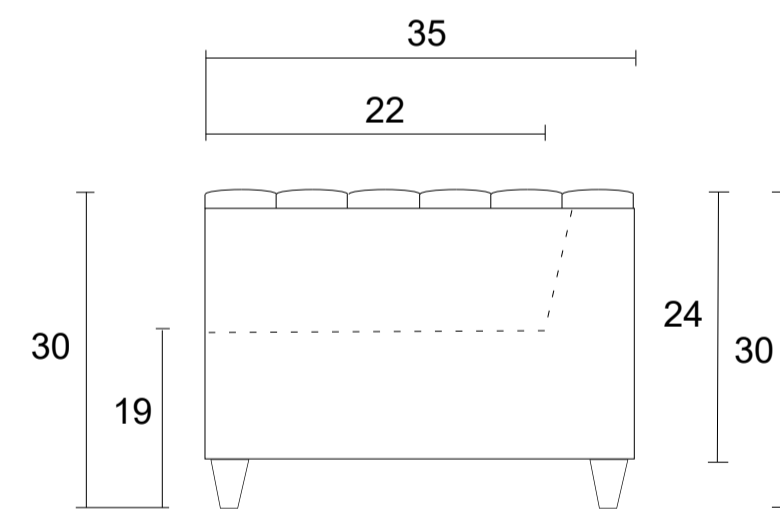

Sofa

Condo Sofa

Sideview

Specifications:

6" skinny tapered leg in espresso, walnut or natural. Please specify on order

2 knife edge toss pillows (19"x19"), with zipper, accented up to grade G

No-Sag sinuous spring system with loose seat cushions

Tight back

No piping

Pieces upholstered in leather do not include toss cushions

Measurement may vary +/- 1"

March 11th, 2026

COM Requirement	Yards
Sofa	13
Condo Sofa	12

Yardage indicated is based on 54" solid, railroaded, non-matched fabrics