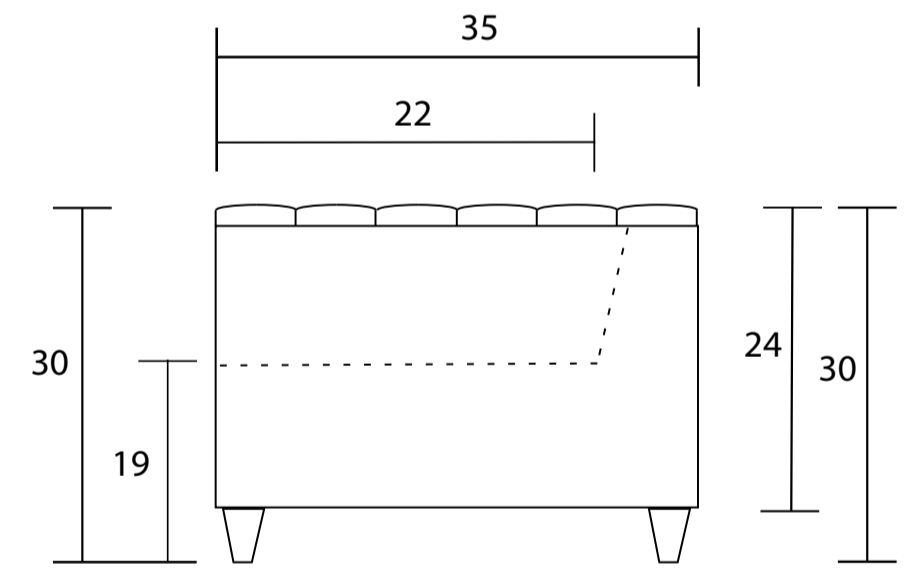

Sofa

Condo Sofa

Sideview

Specifications:

- 6" skinny tapered leg, espresso.
- 2 knife edge toss pillows (19"x19"), with zipper, accented up to grade G
- No-Sag sinuous spring system with loose seat cushions
- Tight back
- No piping
- Pieces upholstered in leather do not include toss cushions
- Measurements may vary +/- 1"

June 27th, 2023

COM Requirement	Yards
Sofa	13
Condo Sofa	12

Yardage indicated is based on 54" solid, railroaded, non-matched fabrics