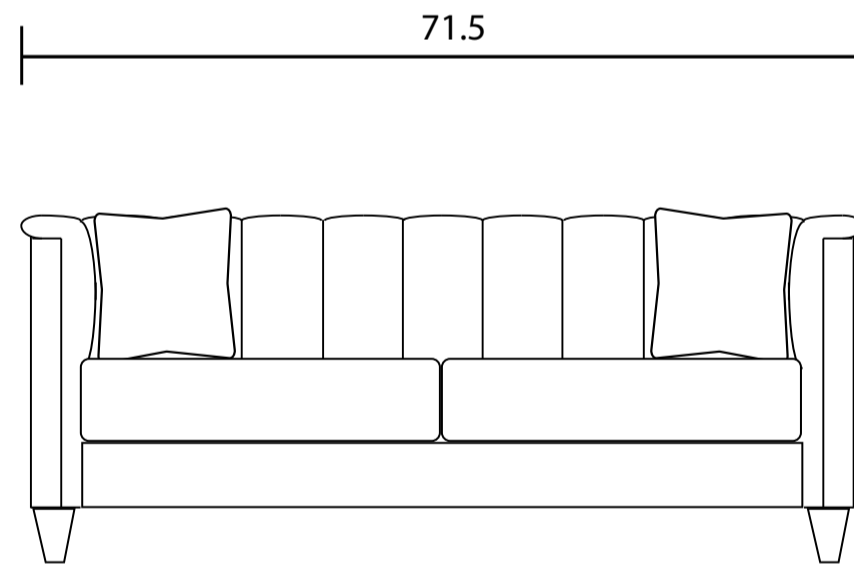

Sofa

Condo Sofa

Sideview

Specifications:

- 6" skinny tapered leg, espresso.
- 2 knife edge toss pillows (19"x19"), with zipper, accented up to grade G
- No-Sag sinuous spring system with loose seat cushions
- Tight back
- No piping
- Pieces upholstered in leather do not include toss cushions
- Measurements may vary +/- 1"

June 27th, 2023

COM Requirement	Yards
Sofa	13
Condo Sofa	12

Yardage indicated is based on 54" solid, railroaded, non-matched fabrics