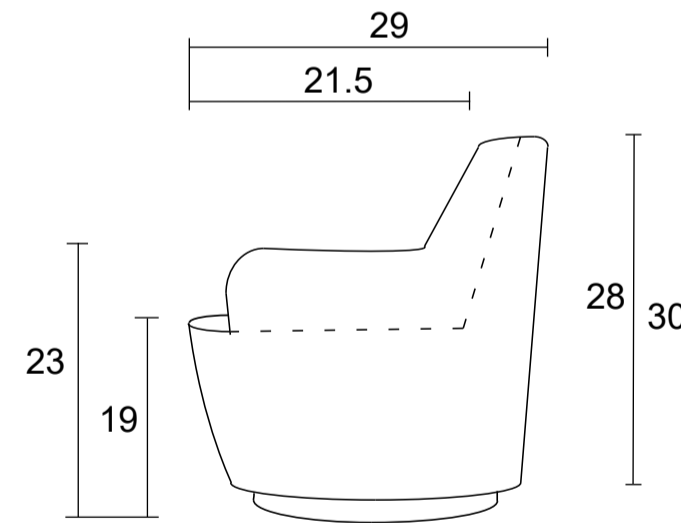

Chair

Sideview

Specifications:
 Upholstered Swivel base
 Webbed seat system with tight seat
 Tight back
 Piping on seat, outside arm and outside back
 Measurements may vary +/- 1"
 March 11th, 2026

COM Requirement	Yards
Chair	4

Yardage indicated is based on 54" solid, railroaded, non-matched fabrics