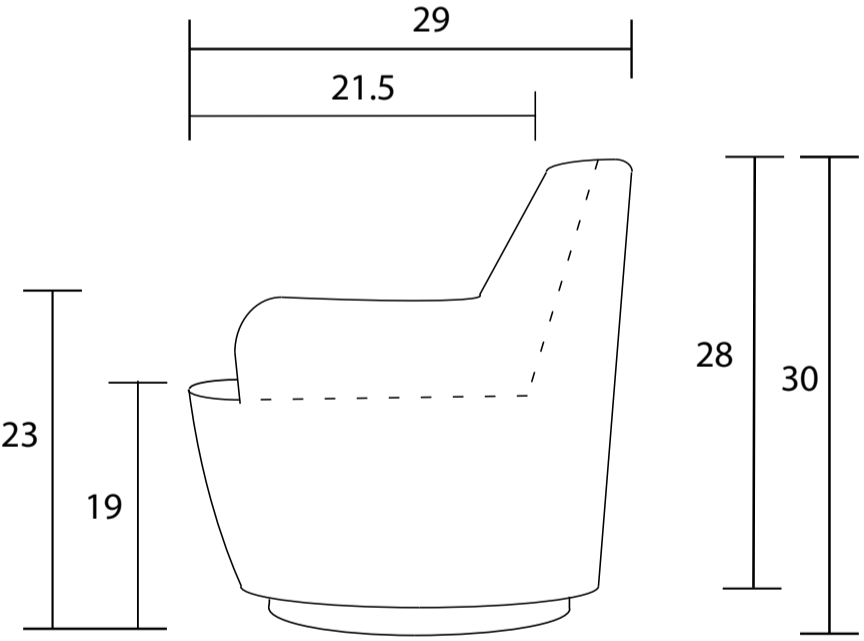

Chair

Sideview

Specifications:
Upholstered Swivel base
Webbed seat system with tight seat
Tight back
Piping on seat, outside arm and outside back
Measurements may vary +/- 1"
June 8th, 2020

COM Requirement	Yards
Chair	4

Yardage indicated is based on 54" solid, railroaded, non-matched fabrics