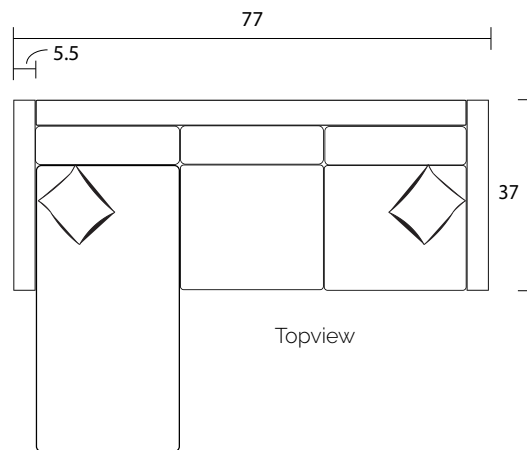

Sofa with Chaise / Front view

Topview

Sideview

Specifications:

5" skinny tapered leg, espresso. Also available in walnut, please specify on order

2 knife edge toss pillows (17"x17"), accented up to grade G

No-Sag sinuous spring system with loose seat cushions

Loose boxed back cushions

No piping

Pieces upholstered in leather do not include toss cushions

Measurement may vary +/- 1"

October 1st, 2019

| COM Requirement | Yards |
|------------------|-------|
| Sofa with Chaise | 14 |