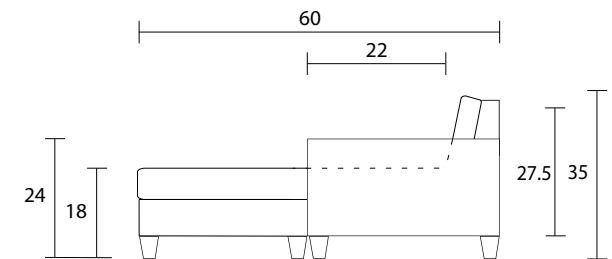

Sofa with Chaise / Front view

Topview

Sideview

Specifications:

5" skinny tapered leg, espresso. Also available in walnut, please specify on order

2 knife edge toss pillows (17"x17"), accented up to grade G

No-Sag sinuous spring system with loose seat cushions

Loose boxed back cushions

No piping

Pieces upholstered in leather do not include toss cushions

Measurement may vary +/- 1"

October 1st, 2019

| COM Requirement | Yards |
|------------------|-------|
| Sofa with Chaise | 14 |