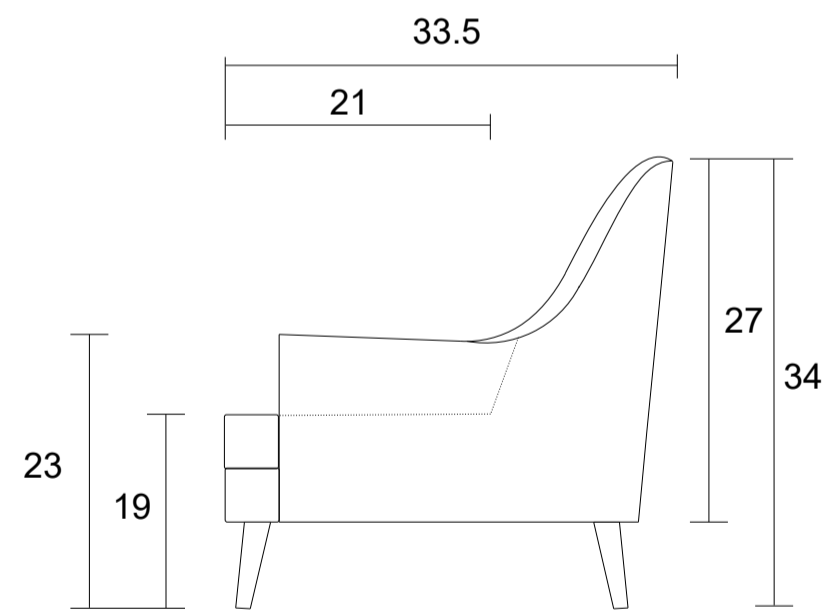

Chair

Sideview

Specifications:
 7" round leg in espresso, walnut or natural. Please specify on order
 No-Sag sinuous spring system with loose seat cushion
 Tight back
 No piping
 Measurements may vary +/- 1"
 March 11th, 2026

COM Requirement	Yards
Chair	5

Yardage indicated is based on 54" solid, railroaded, non-matched fabrics