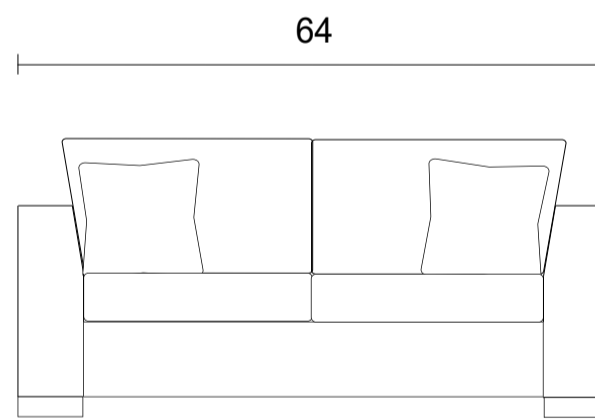

Sofa

Loveseat

Chair

Sideview

**Specifications:**

- 8" x 3" rectangle leg in espresso, walnut or natural. Please specify on order
- Sofa & Loveseat: 2 knife edge toss pillows (19"x19") with zippers, accented up to grade G
- No-Sag sinuous spring system with loose seat cushions
- Loose boxed back cushions
- No piping
- Pieces upholstered in leather do not include toss cushions
- Measurements may vary +/- 1"

March 11th, 2026

**COM Requirement Yards**

Sofa	13.5
Love Seat	10
Chair	7

Yardage indicated is based on 54" solid, railroaded, non-matched fabrics