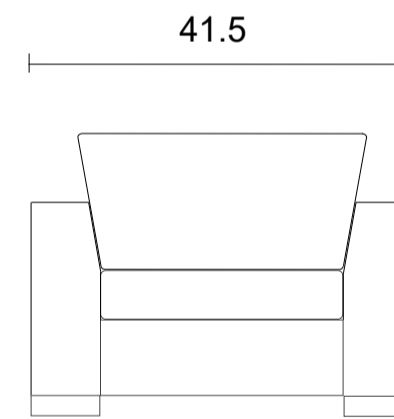

Sofa

Loveseat

Chair

Sideview

**Specifications:**

- 8" x 3" rectangle leg in espresso, walnut or natural. Please specify on order
- Sofa & Loveseat: 2 knife edge toss pillows (19"x19") with zippers, accented up to grade G
- No-Sag sinuous spring system with loose seat cushions
- Loose boxed back cushions
- No piping
- Pieces upholstered in leather do not include toss cushions
- Measurements may vary +/- 1"

March 11th, 2026

**COM Requirement Yards**

Sofa	13.5
Love Seat	10
Chair	7

Yardage indicated is based on 54" solid, railroaded, non-matched fabrics