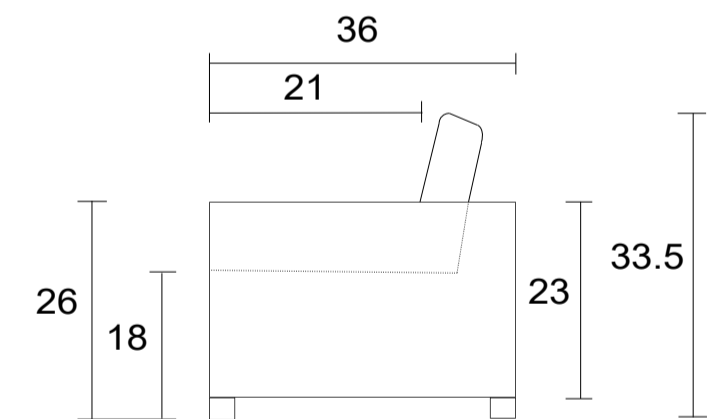

Sofa

Loveseat

Chair

Sideview

**Specifications:**

- 8" x 3" rectangle leg in espresso, walnut or natural. Please specify on order
- Sofa & Loveseat: 2 knife edge toss pillows (19"x19") with zippers, accented up to grade G
- No-Sag sinuous spring system with loose seat cushions
- Loose boxed back cushions
- No piping
- Pieces upholstered in leather do not include toss cushions
- Measurements may vary +/- 1"

March 11th, 2026

**COM Requirement Yards**

Sofa	13.5
Love Seat	10
Chair	7

Yardage indicated is based on 54" solid, railroaded, non-matched fabrics