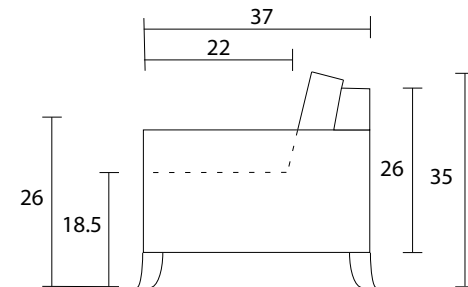

Sofa

Chair

Sideview

Specifications:

- 5" curved rectangle leg, walnut
- Sofa: 2 knife edge toss pillows (17"x17"), accented up to grade G
- No-Sag sinuous spring system with loose seat cushions
- Loose boxed back cushions with shallow button tufts
- No piping
- Pieces upholstered in leather do not include toss cushions
- Measurement may vary +/- 1"

July 4th, 2018

COM Requirement	Yards
Sofa	12
Chair	6

Yardage indicated is based on 54" solid, railroaded, non-matched fabrics