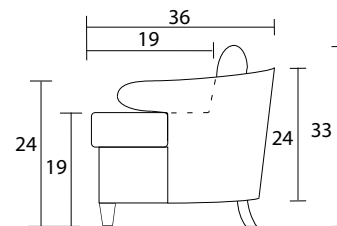

Chair

Sideview

Specifications:

5" skinny tapered leg, flared back leg, espresso. Also available in walnut, please specify on order

Webbed seat system with loose seat cushion

Loose knife edge back cushion

Piping on arms, outside back, back cushion and seat cushion

Measurements may vary +/- 1"

May 14th, 2019

COM Requirement	Yards
Chair	6