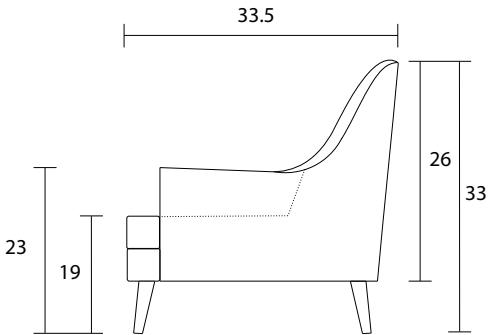

Chair

Sideview

	COM Requirement	Yards
Chair		5

Specifications:
 7" round leg, espresso
 No-Sag sinuous spring system with loose seat cushion
 Tight back
 No piping
 Measurements may vary +/- 1"
 May 14th, 2019

Yardage indicated is based on 54" solid, railroaded, non-matched fabrics