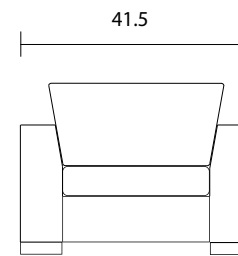

Sofa

Loveseat

Chair

Sideview

Specifications:

8" x 3" rectangle leg, espresso. Also available in walnut, please specify on order

2 toss pillows (17"x17"), accented up to grade G

No-Sag sinuous spring system with loose seat cushions

Loose boxed back cushions

No piping

Pieces upholstered in leather do not include toss pillows

Measurements may vary +/- 1"

October 1st, 2019

COM Requirement	Yards
Sofa	13.5
Love Seat	10
Chair	7

Yardage indicated is based on 54" solid, railroaded, non-matched fabrics