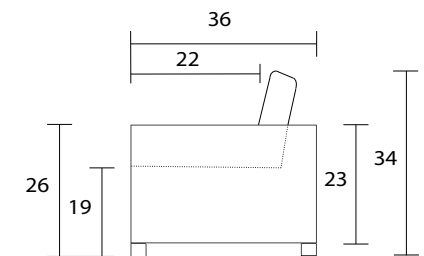

Sofa

Loveseat

Chair

Sideview

Specifications:

8" x 3" rectangle leg, espresso. Also available in walnut, please specify on order

2 toss pillows (17"x17"), accented up to grade G

No-Sag sinuous spring system with loose seat cushions

Loose boxed back cushions

No piping

Pieces upholstered in leather do not include toss pillows

Measurements may vary +/- 1"

October 1st, 2019

COM Requirement	Yards
Sofa	13.5
Love Seat	10
Chair	7

Yardage indicated is based on 54" solid, railroaded, non-matched fabrics