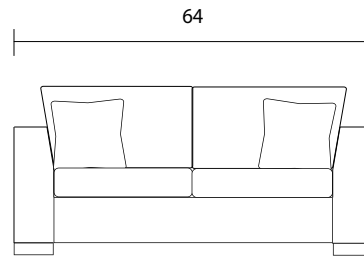

Sofa

Loveseat

Chair

Sideview

Specifications:

8" x 3" rectangle leg, espresso. Also available in walnut, please specify on order

2 toss pillows (17"x17"), accented up to grade G

No-Sag sinuous spring system with loose seat cushions

Loose boxed back cushions

No piping

Pieces upholstered in leather do not include toss pillows

Measurements may vary +/- 1"

October 1st, 2019

COM Requirement	Yards
Sofa	13.5
Love Seat	10
Chair	7

Yardage indicated is based on 54" solid, railroaded, non-matched fabrics