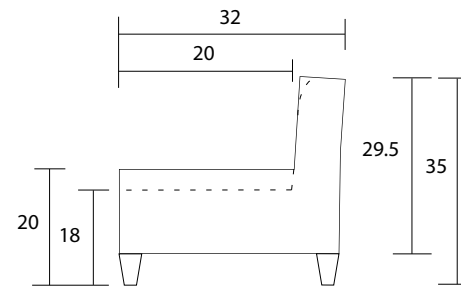

Chair

Sideview

Specifications:  
 6" skinny tapered leg, espresso  
 Tight Seat  
 No-Sag sinuous spring system  
 Measurements may vary +/- 1"  
 July 4th, 2018

COM Requirement	Yards
Chair	4