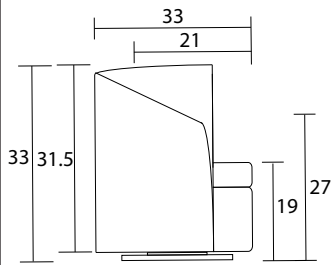

LHF

RHF

LHF-Sideview

LHF- Chair

RHF-Sideview

RHF- Sideview

RHF- Chair

LHF-Sideview

Specifications:  
 Swivel base  
 No-Sag sinuous spring system with loose seat cushion  
 Tight back  
 No piping  
 Measurements may vary +/- 1"  
 July 4th, 2018

COM Requirement Yards  
 Chair 5