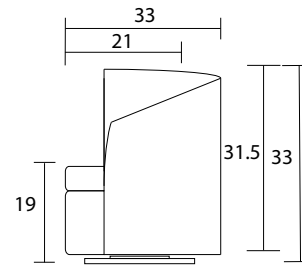

LHF

RHF

LHF-Sideview

LHF- Chair

RHF-Sideview

RHF- Sideview

RHF- Chair

LHF-Sideview

Specifications:  
 Swivel base  
 No-Sag sinuous spring system with loose seat cushion  
 Tight back  
 No piping  
 Measurements may vary +/- 1"  
 July 4th, 2018

COM Requirement Yards  
 Chair 5