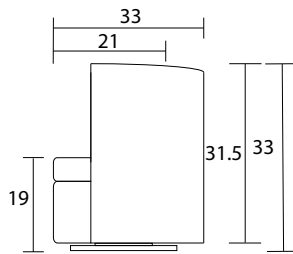

LHF

RHF

LHF-Sideview

LHF- Chair

RHF-Sideview

RHF- Sideview

RHF- Chair

LHF-Sideview

Specifications:  
 Swivel base  
 No-Sag sinuous spring system with loose seat cushion  
 Tight back  
 No piping  
 Measurements may vary +/- 1"  
 July 4th, 2018

COM Requirement Yards  
 Chair 5