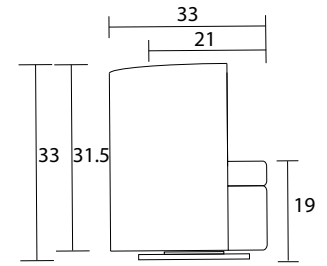

LHF

RHF

LHF-Sideview

LHF- Chair

RHF-Sideview

RHF- Sideview

RHF- Chair

LHF-Sideview

Specifications:  
 Swivel base  
 No-Sag sinuous spring system with loose seat cushion  
 Tight back  
 No piping  
 Measurements may vary +/- 1"  
 July 4th, 2018

COM Requirement Yards  
 Chair 5