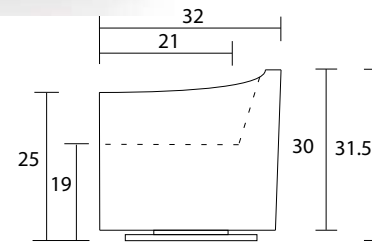

Chair

Swivel Sideview

Specifications:
 Swivel base
 Webbed seat system with tight seat
 Tight back
 No piping
 Measurements may vary +/- 1"
 July 4th, 2018

COM Requirement	Yards
Chair	5