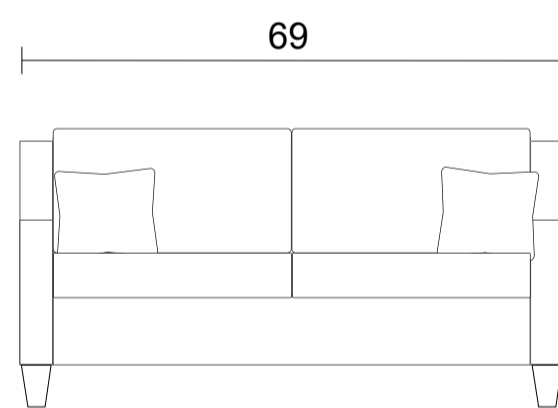

Sofa

Condo Sofa

Loveseat

Chair

Sideview

Specifications:

- 5" skinny tapered leg in espresso, walnut or natural. Please specify on order
- Sofa, Loveseat & Condo Sofa: 2 knife edge toss pillows (19"x19"), self piped with zippers, accented up to grade G
- No-Sag sinuous spring system with loose seat cushion
- Loose boxed back cushions
- Piping on arms, back cushions, and seat cushions
- Pieces upholstered in leather have no piping
- Measurements may vary +/- 1"

March 11th, 2026

| COM Requirement | Yards |
|-----------------|-------|
| Sofa | 14.75 |
| Condo Sofa | 13.25 |
| Loveseat | 11.25 |
| Chair | 7.25 |

Yardage indicated is based on 54" solid, railroaded, non-matched fabrics