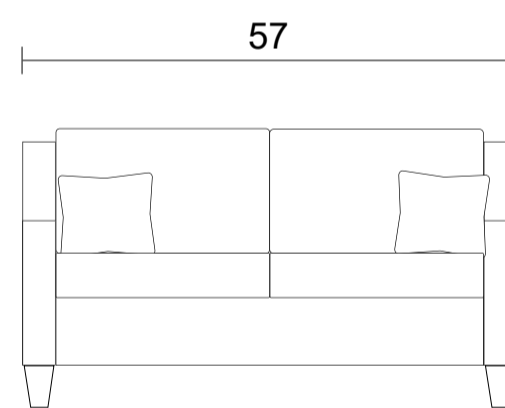

Sofa

Condo Sofa

Loveseat

Chair

Sideview

Specifications:

- 5" skinny tapered leg in espresso, walnut or natural. Please specify on order
- Sofa, Loveseat & Condo Sofa: 2 knife edge toss pillows (19"x19"), self piped with zippers, accented up to grade G
- No-Sag sinuous spring system with loose seat cushion
- Loose boxed back cushions
- Piping on arms, back cushions, and seat cushions
- Pieces upholstered in leather have no piping
- Measurements may vary +/- 1"

March 11th, 2026

| COM Requirement | Yards |
|-----------------|-------|
| Sofa | 14.75 |
| Condo Sofa | 13.25 |
| Loveseat | 11.25 |
| Chair | 7.25 |

Yardage indicated is based on 54" solid, railroaded, non-matched fabrics