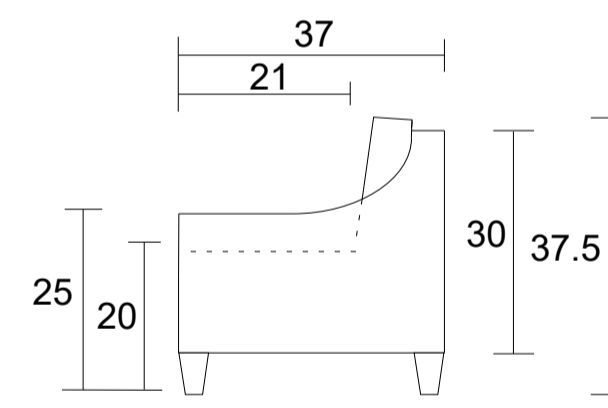

Sofa

Condo Sofa

Loveseat

Chair

Sideview

Specifications:

- 5" skinny tapered leg in espresso, walnut or natural. Please specify on order
- Sofa, Loveseat & Condo Sofa: 2 knife edge toss pillows (19"x19"), self piped with zippers, accented up to grade G
- No-Sag sinuous spring system with loose seat cushion
- Loose boxed back cushions
- Piping on arms, back cushions, and seat cushions
- Pieces upholstered in leather have no piping
- Measurements may vary +/- 1"

March 11th, 2026

| COM Requirement | Yards |
|-----------------|-------|
| Sofa | 14.75 |
| Condo Sofa | 13.25 |
| Loveseat | 11.25 |
| Chair | 7.25 |

Yardage indicated is based on 54" solid, railroaded, non-matched fabrics