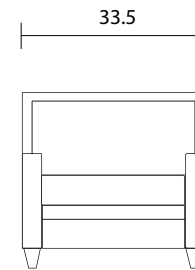

Sofa

Loveseat

Chair

Sideview

Specifications:

- 5" skinny tapered leg, espresso. Also available in walnut, please specify on order
- Small nailhead trim on front arm and back rail - please specify colour - nailheads cannot be removed
- Sofa & Loveseat: 2 knie edge toss pillows (18"x18"), self piped with zipper, accented up to grade G
- Pocket coil spring system
- Tight back
- Piping on front rail and seat cushions
- Pieces upholstered in leather have no piping, and do not include toss cushions
- Measurements may vary +/- 1"
- October 1st, 2019

COM Requirement Yards

Sofa:	11
Loveseat:	9
Chair:	6