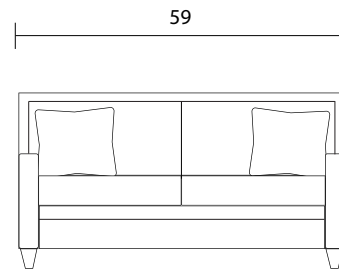

Sofa

Loveseat

Chair

Sideview

Specifications:

- 5" skinny tapered leg, espresso. Also available in walnut, please specify on order
- Small nailhead trim on front arm and back rail - please specify colour - nailheads cannot be removed
- Sofa & Loveseat: 2 knie edge toss pillows (18"x18"), self piped with zipper, accented up to grade G
- Pocket coil spring system
- Tight back
- Piping on front rail and seat cushions
- Pieces upholstered in leather have no piping, and do not include toss cushions
- Measurements may vary +/- 1"
- October 1st, 2019

COM Requirement Yards

Sofa:	11
Loveseat:	9
Chair:	6