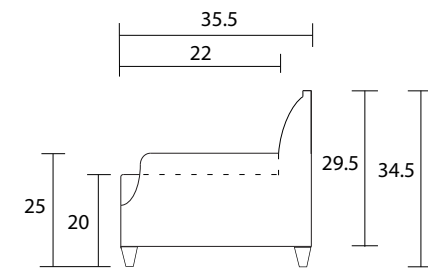

Sofa

Loveseat

Chair

Sideview

Specifications:

- 5" skinny tapered leg, espresso. Also available in walnut, please specify on order
- Small nailhead trim on front arm and back rail - please specify colour - nailheads cannot be removed
- Sofa & Loveseat: 2 knie edge toss pillows (18"x18"), self piped with zipper, accented up to grade G
- Pocket coil spring system
- Tight back
- Piping on front rail and seat cushions
- Pieces upholstered in leather have no piping, and do not include toss cushions
- Measurements may vary +/- 1"
- October 1st, 2019

COM Requirement Yards

Sofa:	11
Loveseat:	9
Chair:	6