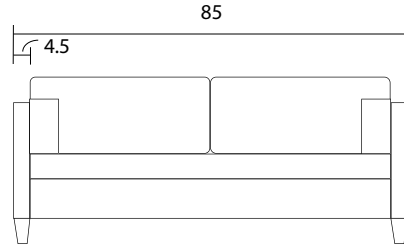

XL Sofa

Sofa

Condo Sofa

Sideview

Specifications:

4.25" Round tapered leg, walnut

2 boxed kidney, 23"x11"x8.5", accented

No-Sag sinuous spring system with loose seat cushions

Measurements may vary +/- 1"

Jun 30th, 2020

COM Requirement Yards

XL Sofa: 14.5

Sofa: 13.25

Condo Sofa: 11.5