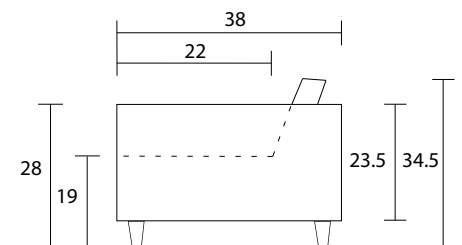

XL Sofa

Sofa

Condo Sofa

Sideview

Specifications:

4.25" Round tapered leg, walnut

2 boxed kidney, 23"x11"x8.5", accented

No-Sag sinuous spring system with loose seat cushions

Measurements may vary +/- 1"

Jun 30th, 2020

COM Requirement Yards

XL Sofa: 14.5

Sofa: 13.25

Condo Sofa: 11.5