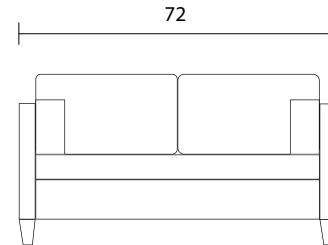

XL Sofa

Sofa

Condo Sofa

Sideview

Specifications:

4.25" Round tapered leg, walnut

2 boxed kidney, 23"x11"x8.5", accented

No-Sag sinuous spring system with loose seat cushions

Loose boxed back cushions

No piping

No pattern matching or non-railroded fabrics can be used on this style.

This style is meant to be sloppy and non-structured. Seats, backs and kidneys will continue to relax over time.

Measurements may vary +/- 1"

Jun 30th, 2020

COM Requirement Yards

XL Sofa: 14.5

Sofa: 13.25

Condo Sofa: 11.5