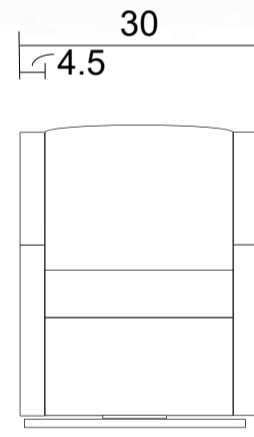

Chair

Sideview

Swivel Chair

Swivel Sideview

Ottoman Front

Ottoman Sideview

**Specifications:**

5" skinny tapered leg in espresso, walnut or natural. Please specify on order

Chair with swivel has no legs, with swivel base

No-Sag sinuous spring system with loose seat cushion

Tight back

Piping on arms and seat cushion

Pieces upholstered in leather have no piping

Measurements may vary +/- 1"