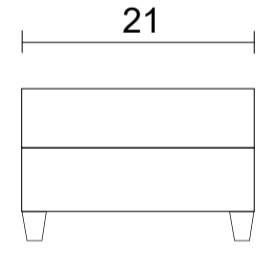

Chair

Sideview

Swivel Chair

Swivel Sideview

Ottoman Front

Ottoman Sideview

**Specifications:**

5" skinny tapered leg in espresso, walnut or natural. Please specify on order

Chair with swivel has no legs, with swivel base

No-Sag sinuous spring system with loose seat cushion

Tight back

Piping on arms and seat cushion

Pieces upholstered in leather have no piping

Measurements may vary +/- 1"