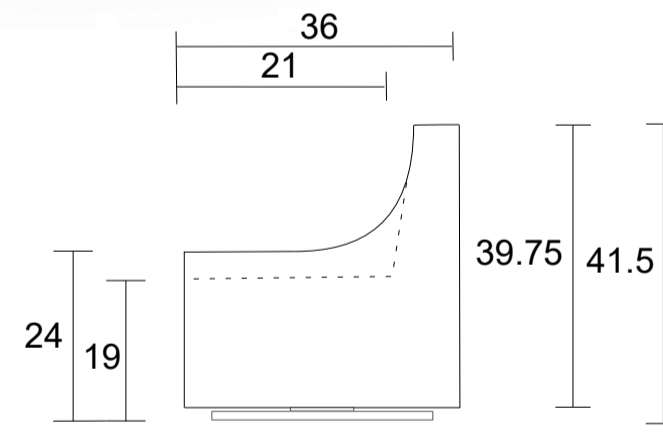

Chair

Sideview

Swivel Chair

Swivel Sideview

Ottoman Front

Ottoman Sideview

**Specifications:**

5" skinny tapered leg in espresso, walnut or natural. Please specify on order

Chair with swivel has no legs, with swivel base

No-Sag sinuous spring system with loose seat cushion

Tight back

Piping on arms and seat cushion

Pieces upholstered in leather have no piping

Measurements may vary +/- 1"