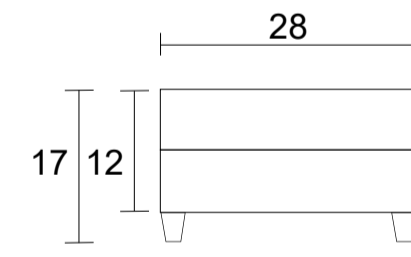

Chair

Sideview

Swivel Chair

Swivel Sideview

Ottoman Front

Ottoman Sideview

**Specifications:**

5" skinny tapered leg in espresso, walnut or natural. Please specify on order

Chair with swivel has no legs, with swivel base

No-Sag sinuous spring system with loose seat cushion

Tight back

Piping on arms and seat cushion

Pieces upholstered in leather have no piping

Measurements may vary +/- 1"