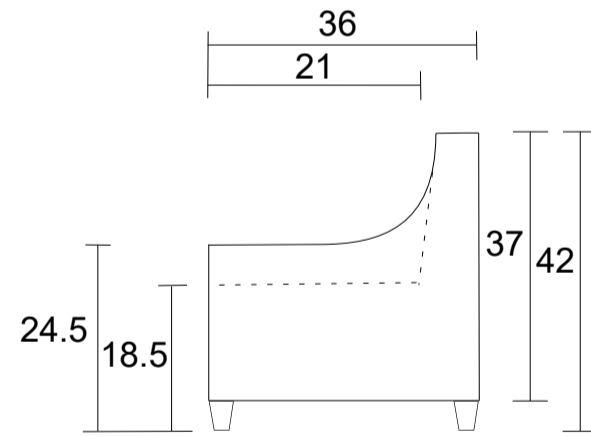

Chair

Sideview

Swivel Chair

Swivel Sideview

Ottoman Front

Ottoman Sideview

**Specifications:**

5" skinny tapered leg in espresso, walnut or natural. Please specify on order

Chair with swivel has no legs, with swivel base

No-Sag sinuous spring system with loose seat cushion

Tight back

Piping on arms and seat cushion

Pieces upholstered in leather have no piping

Measurements may vary +/- 1"