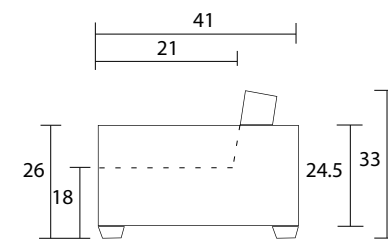

WHITTAKER DESIGNS

LOUGHEED

MODEL #8925

Sofa

Loveseat

Chair

Side

Specifications: