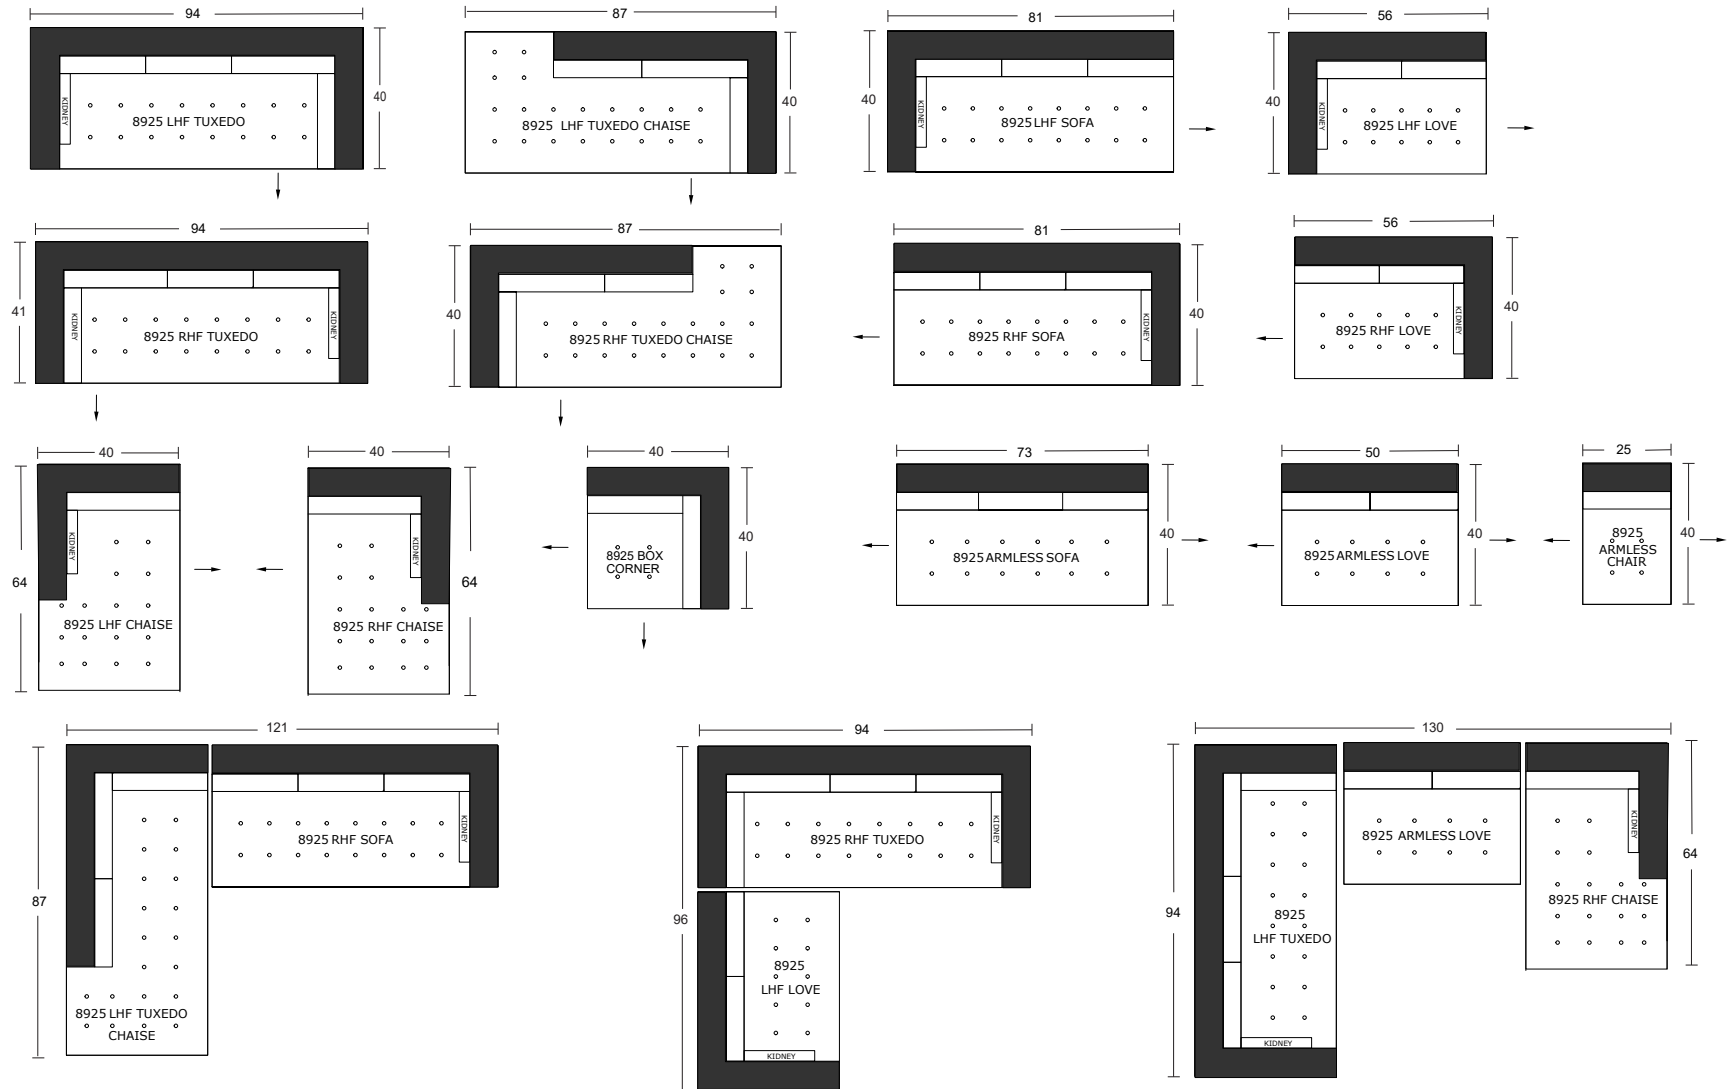

Seats and loose boxed backs with button tufts

No-Sag sinuous spring system with loose seat cushions

No piping

Pieces upholstered in leather do not include kidney cushions

Measurement may vary +/- 1"

May 29th, 2024

COM Requirement	Yards
Sofa	14
Loveseat	11
Chair	7.5

Yardage indicated is based on 54" solid, railroaded, non-matched fabrics

Specifications:

2" square tapered leg, espresso. Also available in walnut, please specify on order
 Sofa & Loveseat: 2 boxed kidney cushions (9"x20") with zippers, accented up to grade G
 Sectional: 1 boxed kidney (9"x20") with zipper, accented up to grade G (per arm)
 Seats and loose boxed backs with button tufts
 No-Sag sinuous spring system with loose seat cushions
 No piping
 Pieces upholstered in leather do not include kidney cushions
 Measurement may vary +/- 1"
 May 29th, 2024