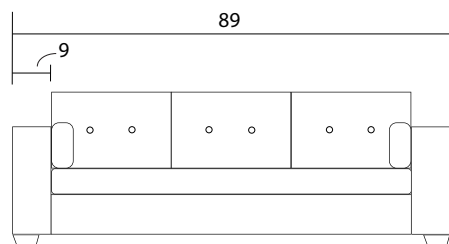

WHITTAKER DESIGNS

LOUGHEED

MODEL #8925

Sofa

Loveseat

Chair

Side

Specifications:

2" square tapered leg, espresso. Also available in walnut, please specify on order

Sofa & Loveseat: 2 boxed kidney cushions (9"x20") with zippers, accented up to grade G

Sectional: 1 boxed kidney (9"x20") with zipper, accented up to grade G (per arm)

COM Requirement	Yards
Sofa	14
Loveseat	11
Chair	7.5

Yardage indicated is based on 54" solid, railroaded, non-matched fabrics

Specifications:

2" square tapered leg, espresso. Also available in walnut, please specify on order
 Sofa & Loveseat: 2 boxed kidney cushions (9"x20") with zippers, accented up to grade G
 Sectional: 1 boxed kidney (9"x20") with zipper, accented up to grade G (per arm)
 Seats and loose boxed backs with button tufts
 No-Sag sinuous spring system with loose seat cushions
 No piping
 Pieces upholstered in leather do not include kidney cushions
 Measurement may vary +/- 1"
 May 29th, 2024