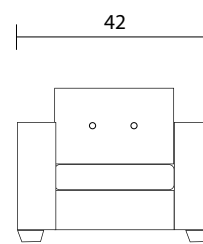

WHITTAKER DESIGNS

LOUGHEED

MODEL #8925

Sofa

Loveseat

Chair

Side

Specifications:

2" square tapered leg, espresso. Also available in walnut, please specify on order

Sofa & Loveseat: 2 boxed kidney cushions (9"x20") with zippers, accented up to grade G

Sectional: 1 boxed kidney (9"x20") with zipper, accented up to grade G (per arm)