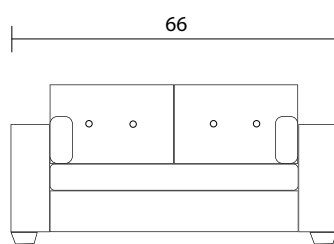

WHITTAKER DESIGNS

LOUGHEED

MODEL #8925

Sofa

Loveseat

Chair

Side

Specifications:

2" square tapered leg, espresso. Also available in walnut, please specify on order

Sofa & Loveseat: 2 boxed kidney cushions (9"x20") with zippers, accented up to grade G

Sectional: 1 boxed kidney (9"x20") with zipper, accented up to grade G (per arm)

COM Requirement	Yards
Sofa	14
Loveseat	11
Chair	7.5

Yardage indicated is based on 54" solid, railroaded, non-matched fabrics

Specifications:

2" square tapered leg, espresso. Also available in walnut, please specify on order
 Sofa & Loveseat: 2 boxed kidney cushions (9"x20") with zippers, accented up to grade G
 Sectional: 1 boxed kidney (9"x20") with zipper, accented up to grade G (per arm)
 Seats and loose boxed backs with button tufts
 No-Sag sinuous spring system with loose seat cushions
 No piping
 Pieces upholstered in leather do not include kidney cushions
 Measurement may vary +/- 1"
 May 29th, 2024