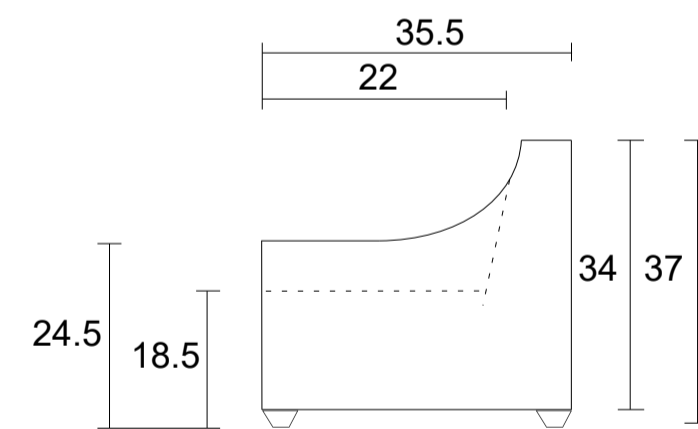

Queen Sofabed

Double Sofabed

Sofabed Side

**Specifications:**

3" square tapered leg in espresso, walnut or natural. Please specify on order

2 knife edge toss pillows (19"x19") with zippers, accented up to grade G

5.25" mattress in a Leggett & Platt square tube mechanism

Tight back

Piping on arms and seat cushions

Pieces upholstered in leather have no piping and do not include toss cushions

Measurements may vary +/- 1"