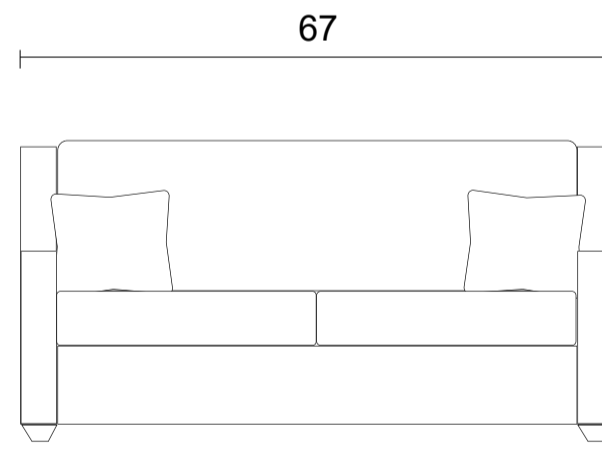

Queen Sofabed

Double Sofabed

Sofabed Side

**Specifications:**

3" square tapered leg in espresso, walnut or natural. Please specify on order

2 knife edge toss pillows (19"x19") with zippers, accented up to grade G

5.25" mattress in a Leggett & Platt square tube mechanism

Tight back

Piping on arms and seat cushions

Pieces upholstered in leather have no piping and do not include toss cushions

Measurements may vary +/- 1"