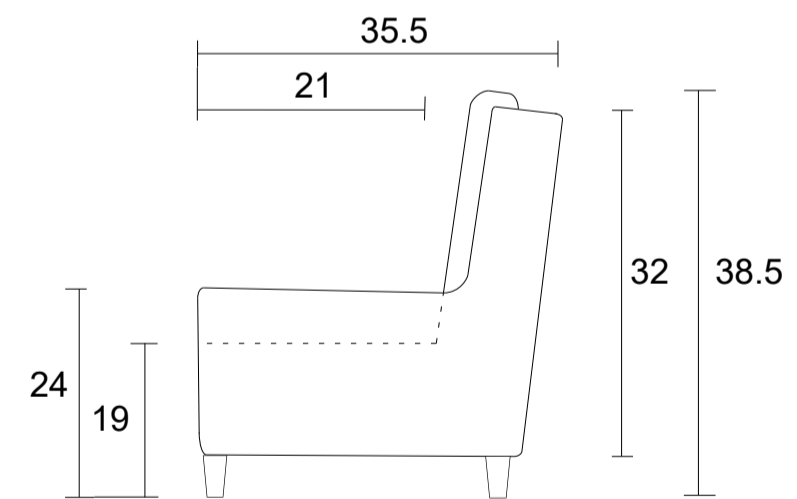

Chair

Sideview

Specifications:

5" skinny tapered leg in espresso, walnut or natural. Please specify on order

No-Sag sinuous spring system with loose seat cushion

Loose boxed back cushions

No piping

Measurements may vary +/- 1"

March 11th, 2026

COM Requirement	Yards
Chair	6

Yardage indicated is based on 54" solid, railroaded, non-matched fabrics