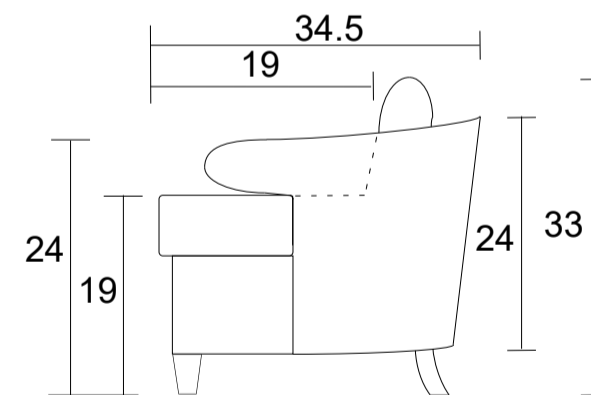

Chair

Sideview

Specifications:

6" skinny tapered leg, flared back leg in espresso, walnut or natural. Please specify on order

Webbed seat system with loose seat cushion

Loose knife edge back cushion

Piping on arms, outside back, back cushion and seat cushion

Pieces upholstered in leather have no piping

Measurements may vary +/- 1"

March 11th, 2026

COM Requirement	Yards
Chair	6

Yardage indicated is based on 54" solid, railroaded, non-matched fabrics