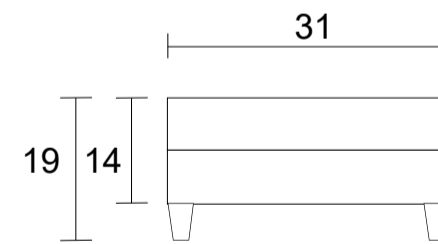

Chair

Sideview

Ottoman Front

Ottoman Sideview

Specifications:

5" skinny tapered leg in espresso, walnut or natural. Please specify on order

No-Sag sinuous spring system with loose seat cushion

Tight back

Piping on arms and seat cushion

Pieces upholstered in leather have no piping

Measurements may vary +/- 1"

March 11th, 2026

COM Requirement Yards

Chair 6.5

Ottoman 3