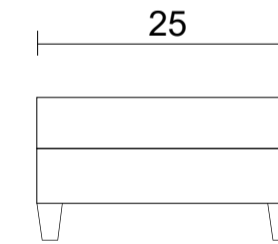

Chair

Sideview

Ottoman Front

Ottoman Sideview

Specifications:

5" skinny tapered leg in espresso, walnut or natural. Please specify on order

No-Sag sinuous spring system with loose seat cushion

Tight back

Piping on arms and seat cushion

Pieces upholstered in leather have no piping

Measurements may vary +/- 1"

March 11th, 2026

COM Requirement Yards

Chair 6.5

Ottoman 3