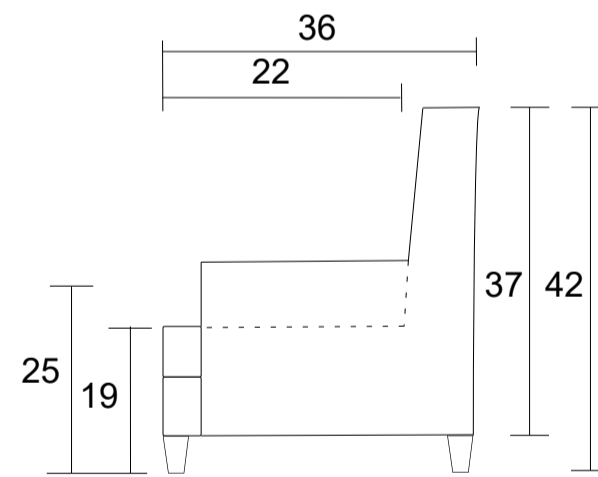

Chair

Sideview

Ottoman Front

Ottoman Sideview

Specifications:

5" skinny tapered leg in espresso, walnut or natural. Please specify on order

No-Sag sinuous spring system with loose seat cushion

Tight back

Piping on arms and seat cushion

Pieces upholstered in leather have no piping

Measurements may vary +/- 1"

March 11th, 2026

COM Requirement Yards

Chair 6.5

Ottoman 3