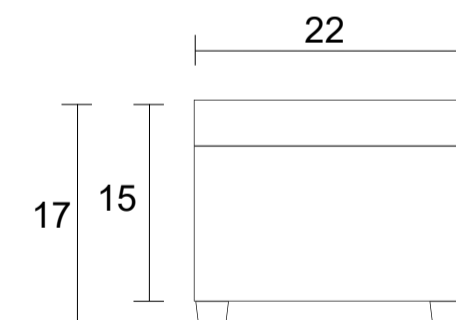

60" Ottoman Front

48" Ottoman Front

36" Ottoman Front

Ottoman Sideview

Specifications:

2" square tapered leg in espresso, walnut or natural. Please specify on order

Hinged storage ottoman complete with double safety stays

Trim piping around lid

Measurements may vary +/- 1"

March 11th, 2026

COM Requirement Yards

60" Ottoman 4.25

48" Ottoman 3.5

36" Ottoman 3