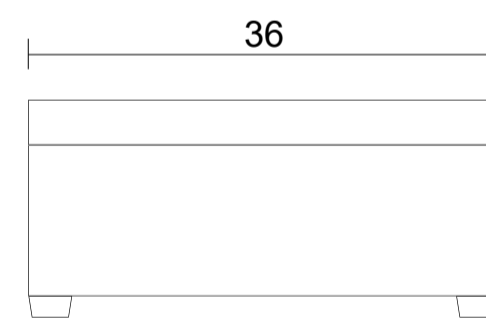

60" Ottoman Front

48" Ottoman Front

36" Ottoman Front

Ottoman Sideview

Specifications:

2" square tapered leg in espresso, walnut or natural. Please specify on order

Hinged storage ottoman complete with double safety stays

Trim piping around lid

Measurements may vary +/- 1"

March 11th, 2026

COM Requirement Yards

60" Ottoman 4.25

48" Ottoman 3.5

36" Ottoman 3