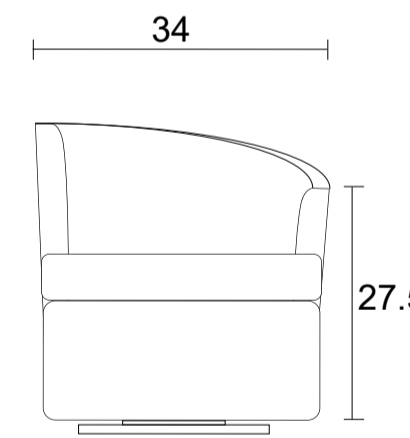

LHF

RHF

LHF-Sideview

LHF- Chair

RHF-Sideview

LHF-Sideview

RHF- Chair

RHF- Sideview

Specifications:

- Swivel base
- No-Sag sinuous spring system with loose seat cushion
- Tight back
- No piping
- Measurements may vary +/- 1"
- March 11th, 2026

COM Requirement	Yards
Chair	5