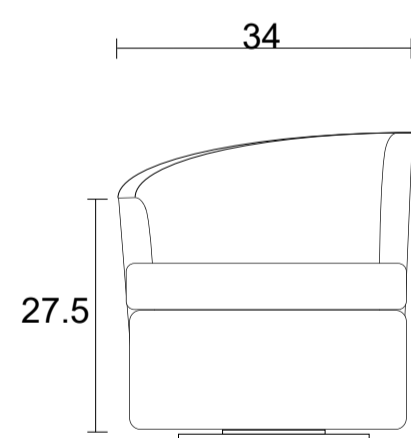

LHF

RHF

LHF-Sideview

LHF- Chair

RHF-Sideview

LHF-Sideview

RHF- Chair

RHF- Sideview

Specifications:

- Swivel base
- No-Sag sinuous spring system with loose seat cushion
- Tight back
- No piping
- Measurements may vary +/- 1"
- March 11th, 2026

COM Requirement	Yards
Chair	5