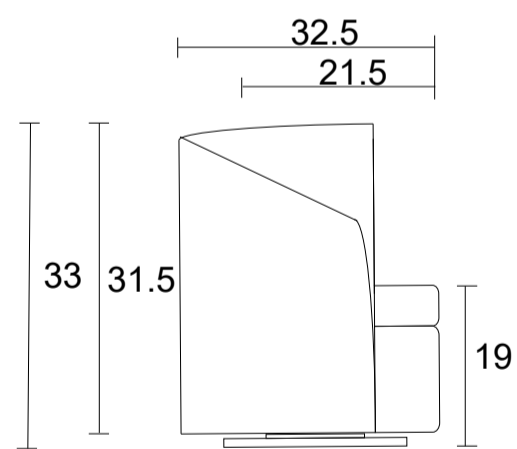

LHF

RHF

LHF-Sideview

LHF- Chair

RHF-Sideview

LHF-Sideview

RHF- Chair

RHF- Sideview

Specifications:

- Swivel base
- No-Sag sinuous spring system with loose seat cushion
- Tight back
- No piping
- Measurements may vary +/- 1"
- March 11th, 2026

COM Requirement	Yards
Chair	5