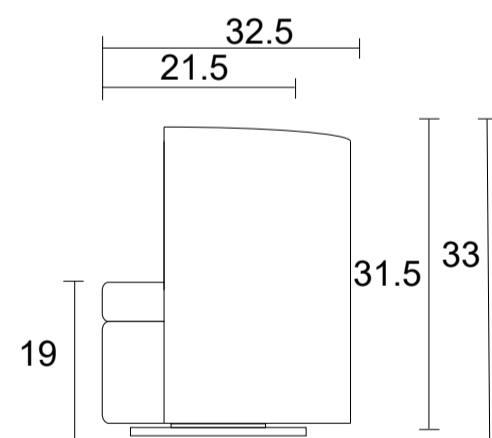

LHF

RHF

LHF-Sideview

LHF- Chair

RHF-Sideview

LHF-Sideview

RHF- Chair

RHF- Sideview

Specifications:

- Swivel base
- No-Sag sinuous spring system with loose seat cushion
- Tight back
- No piping
- Measurements may vary +/- 1"
- March 11th, 2026

COM Requirement	Yards
Chair	5