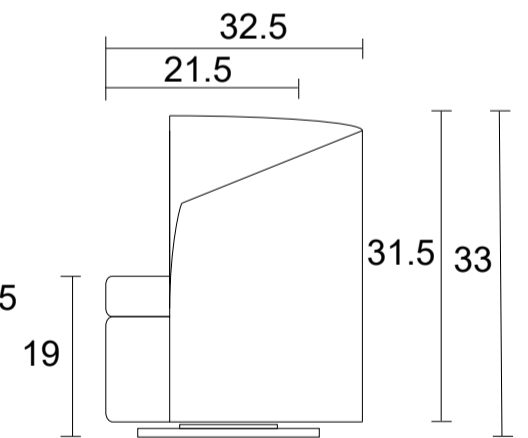

LHF

RHF

LHF-Sideview

LHF- Chair

RHF-Sideview

LHF-Sideview

RHF- Chair

RHF- Sideview

Specifications:

- Swivel base
- No-Sag sinuous spring system with loose seat cushion
- Tight back
- No piping
- Measurements may vary +/- 1"
- March 11th, 2026

COM Requirement	Yards
Chair	5