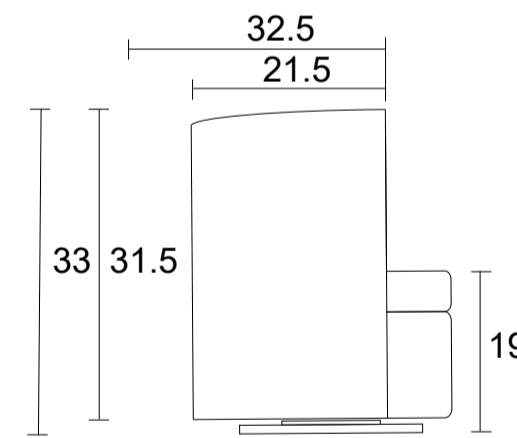

LHF

RHF

LHF-Sideview

LHF- Chair

RHF-Sideview

LHF-Sideview

RHF- Chair

RHF- Sideview

Specifications:

- Swivel base
- No-Sag sinuous spring system with loose seat cushion
- Tight back
- No piping
- Measurements may vary +/- 1"
- March 11th, 2026

COM Requirement	Yards
Chair	5