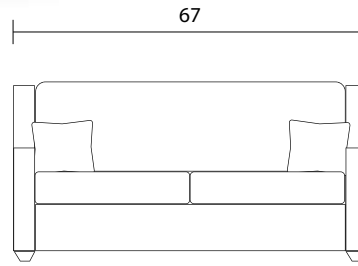

Queen Sofabed

Double Sofabed

Sofabed Side

Specifications:

3" square tapered leg, espresso. Also available in walnut, please specify on order

2 toss pillows (17"x17"), accented up to grade G

5.25" mattress in a Leggett & Platt square tube mechanism

Tight back

Piping on arms and seat cushions

Pieces upholstered in leather have no piping and do not include toss cushions

Measurement may vary +/- 1"

November 1st, 2019

COM Requirement Yards

Sofabed Queen 12