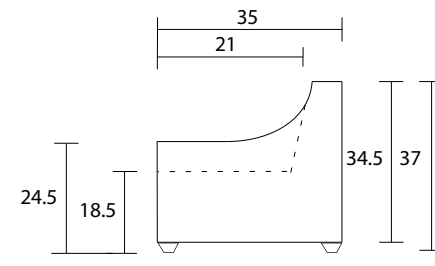

Queen Sofabed

Double Sofabed

Sofabed Side

Specifications:

3" square tapered leg, espresso. Also available in walnut, please specify on order

2 toss pillows (17"x17"), accented up to grade G

5.25" mattress in a Leggett & Platt square tube mechanism

Tight back

Piping on arms and seat cushions

Pieces upholstered in leather have no piping and do not include toss cushions

Measurement may vary +/- 1"

November 1st, 2019

COM Requirement Yards

Sofabed Queen 12