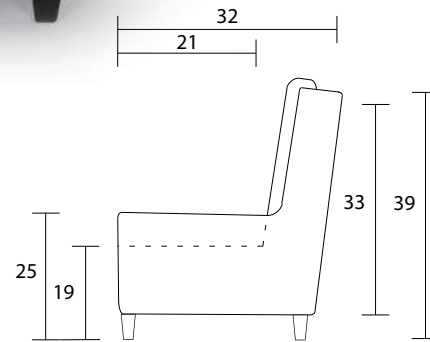

Chair

Sideview

Specifications:

5" skinny tapered leg, espresso. Also available in walnut, please specify on order

No-Sag sinuous spring system with loose seat cushion

Loose boxed back cushions

No piping

Measurements may vary +/- 1"