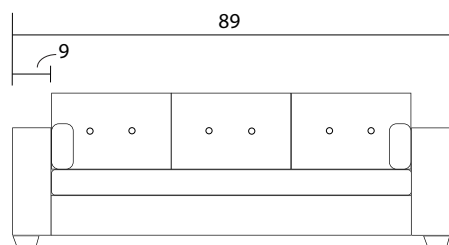

# MODEL #8925

Sofa

Loveseat

Chair

Side