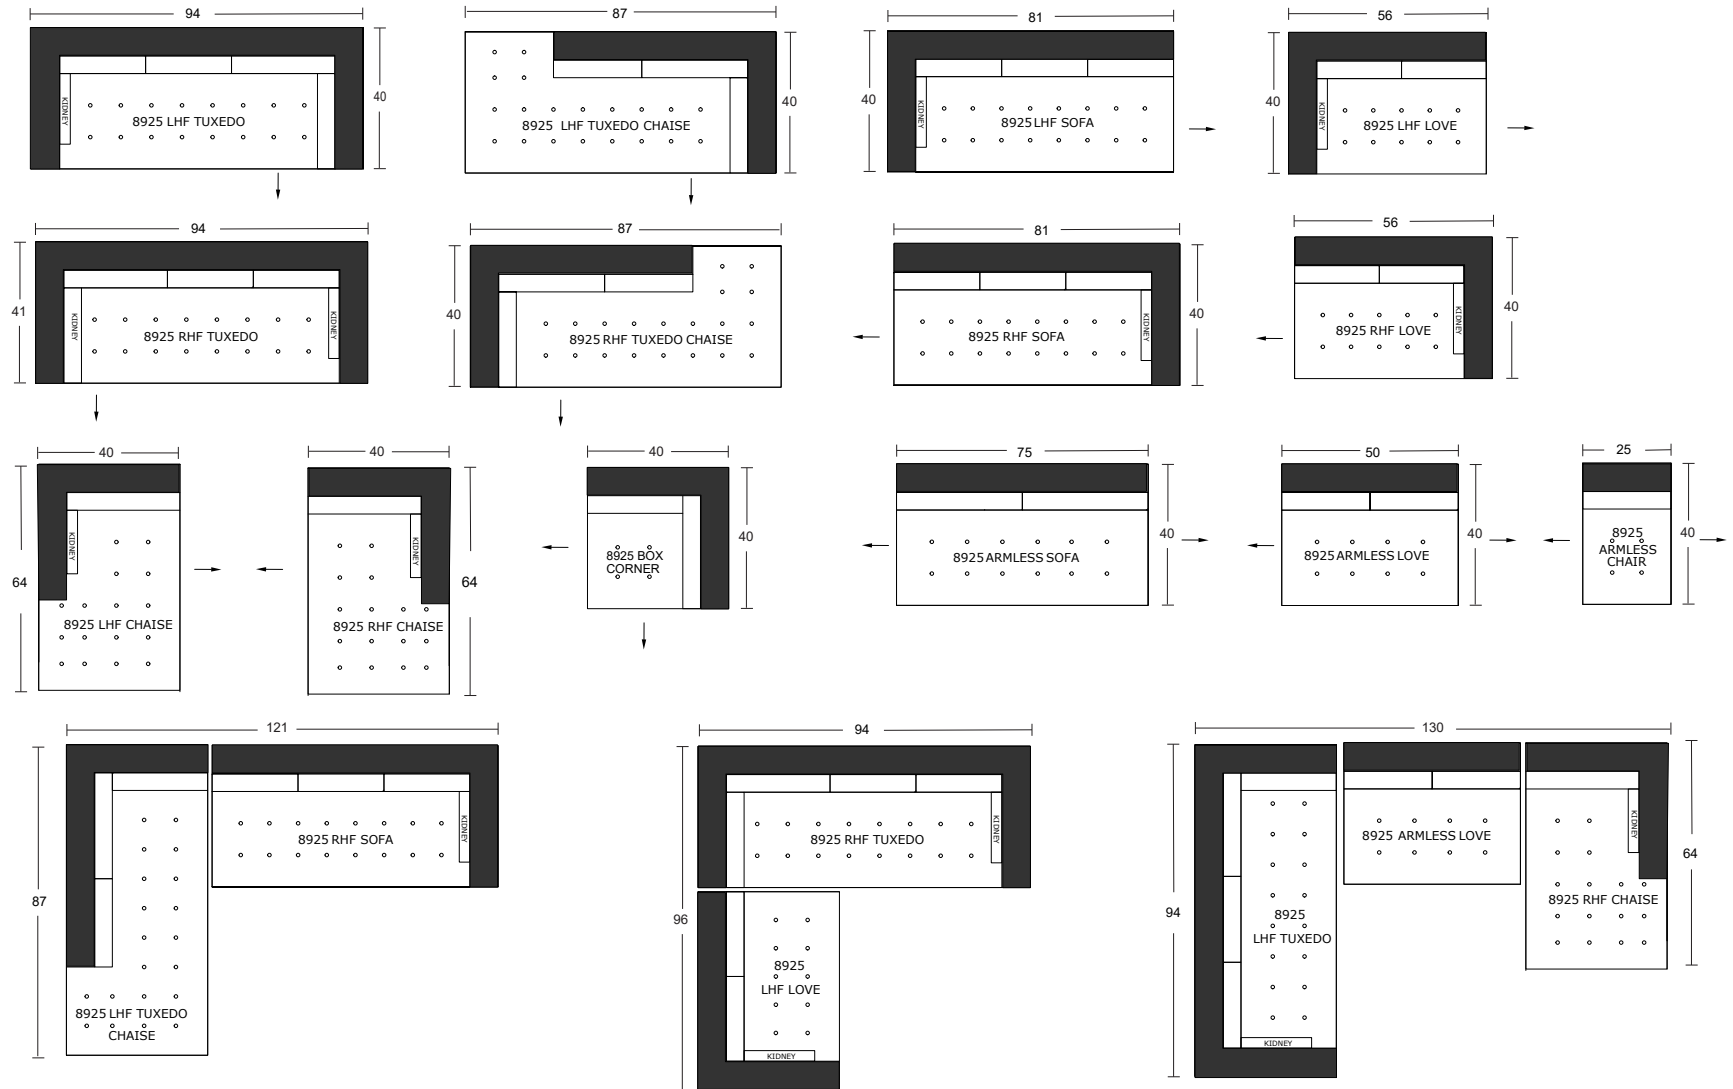

## Specifications:

2" square tapered leg, espresso. Also available in walnut, please specify on order

Sofa and Loveseat: 2 boxed kidney cushions (9"x20"), accented up to grade G

Sectional: 1 boxed kidney (9"x20"), accented up to grade G (per arm)

Seats and loose boxed backs with button tufts

No-Sag sinuous spring system with loose seat cushions

No piping

Pieces upholstered in leather do not include kidney cushions

Measurement may vary +/- 1"

July 1st, 2021

## COM Requirement Yards

Sofa	15
Loveseat	12
Chair	8

Yardage indicated is based on 54" solid, railroaded, non-matched fabrics

**Specifications:**

2' square tapered leg, espresso. Also available in walnut, please specify on order  
 Sofa and Loveseat: 2 boxed kidney cushions (9"x20"), accented up to grade G  
 Sectional: 1 boxed kidney (9"x20"), accented up to grade G (per arm)  
 Seats and loose boxed backs with button tufts  
 No-Sag sinuous spring system with loose seat cushions  
 No piping  
 Pieces upholstered in leather do not include kidney cushions  
 Measurement may vary +/- 1"  
 July 1st, 2021