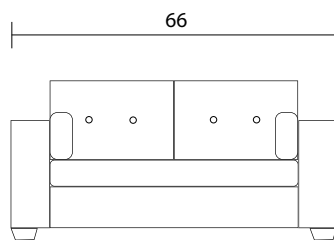

WHITTAKER DESIGNS

LOUGHEED

MODEL #8925

Loveseat

Specifications:

2" square tapered leg, espresso. Also available in walnut, please specify on order

Sofa and Loveseat: 2 boxed kidney cushions (9"x20"), accented up to grade G

Sectional: 1 boxed kidney (9"x20"), accented up to grade G (per arm)

Seats and loose boxed backs with button tufts

No-Sag sinuous spring system with loose seat cushions

No piping

Pieces upholstered in leather do not include kidney cushions

Measurement may vary +/- 1"

July 1st, 2021

COM Requirement Yards

Sofa	15
Loveseat	12
Chair	8

Yardage indicated is based on 54" solid, railroaded, non-matched fabrics