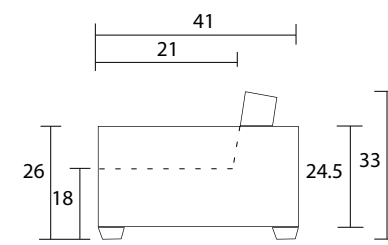

# MODEL #8925

Sofa

Loveseat

Chair

Side

## Specifications:

2" square tapered leg, espresso. Also available in walnut, please specify on order

Sofa and Loveseat: 2 boxed kidney cushions (9"x20"), accented up to grade G

Sectional: 1 boxed kidney (9"x20"), accented up to grade G (per arm)