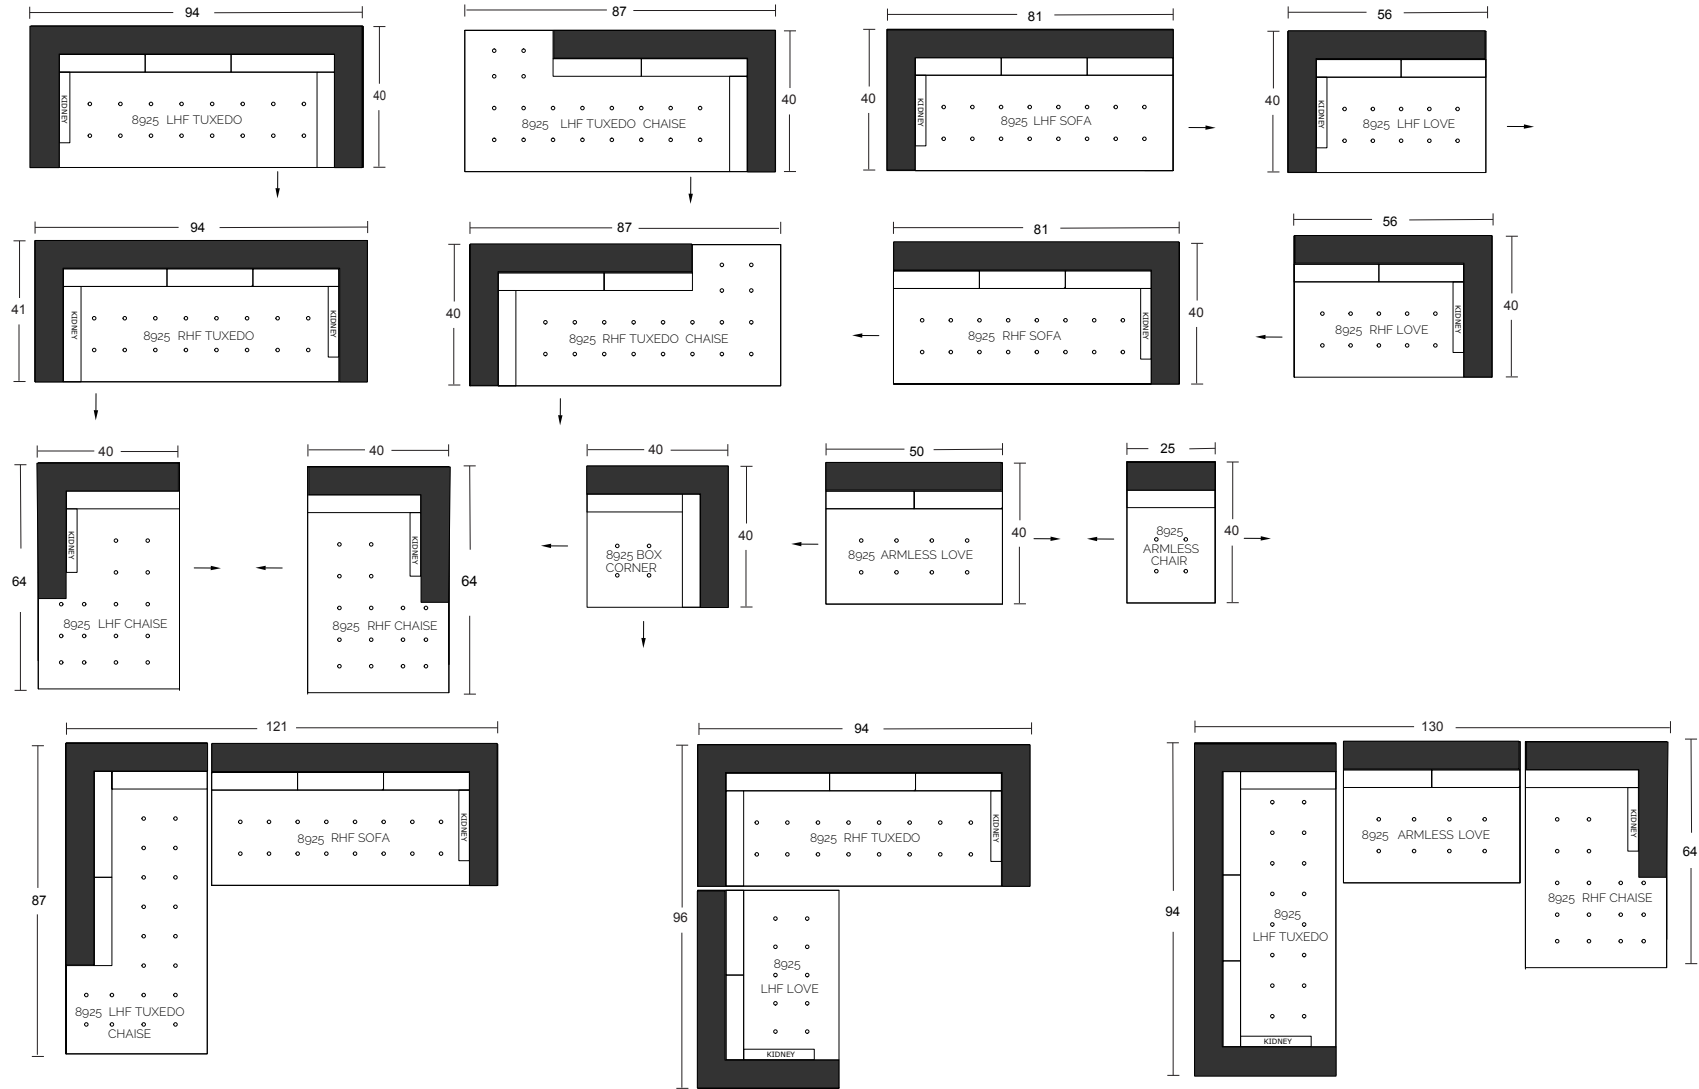

Loose boxed back cushions with shallow button tufts

No piping

Pieces upholstered in leather do not include kidney cushions

Measurement may vary +/- 1"

October 1st, 2019

	COM Requirement	Yards
Sofa		15
Loveseat		12
Chair		8

Yardage indicated is based on 54" solid, railroaded, non-matched fabrics

Specifications:

2" square tapered leg, espresso. Also available in walnut, please specify on order

Sectional: 1 boxed kidney (9"x20"), accented up to grade G (per arm)