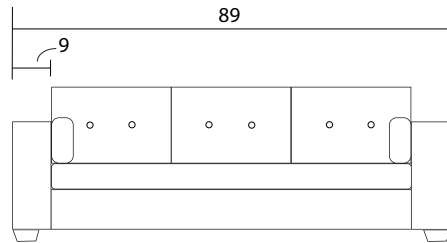

WHITTAKER DESIGNS

LOUGHEED

MODEL #8925

Sofa

Loveseat

Chair

Side

Specifications: