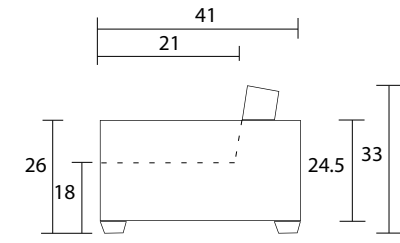

WHITTAKER DESIGNS

LOUGHEED

MODEL #8925

Sofa

Loveseat

Chair

Side

Specifications: