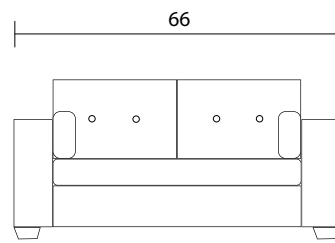

WHITTAKER DESIGNS

LOUGHEED

MODEL #8925

Sofa

Loveseat

Chair

Side

Specifications: