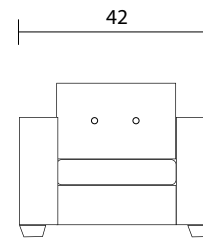

WHITTAKER DESIGNS

LOUGHEED

MODEL #8925

Sofa

Loveseat

Chair

Side

Specifications: