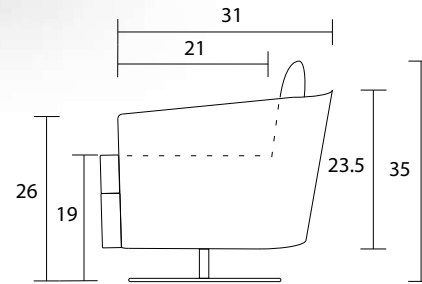

Chair

Sideview

Specifications:

5" matte swivel base

No-Sag sinuous spring system with loose seat cushion

Loose knife edge back cushion

Piping on outside arms and outside back

Pieces upholstered in leather have piping on the outside arms and outside back, pending leather selection

Measurements may vary +/- 1"

October 1st, 2019

COM Requirement Yards

Chair 5.25