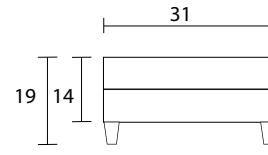

Chair

Sideview

Ottoman Front

Ottoman Sideview

Specifications:

5" skinny tapered leg, espresso. Also available in walnut, please specify on order

No-Sag sinuous spring system with loose seat cushion

Tight back

Piping on arms and seat cushion

Pieces upholstered in leather have no piping

Measurements may vary +/- 1"

October 1st, 2019

COM Requirement	Yards
Chair	6.5
Ottoman	3