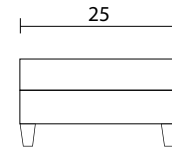

Chair

Sideview

Ottoman Front

Ottoman Sideview

Specifications:

5" skinny tapered leg, espresso. Also available in walnut, please specify on order

No-Sag sinuous spring system with loose seat cushion

Tight back

Piping on arms and seat cushion

Pieces upholstered in leather have no piping

Measurements may vary +/- 1"

October 1st, 2019

COM Requirement	Yards
Chair	6.5
Ottoman	3