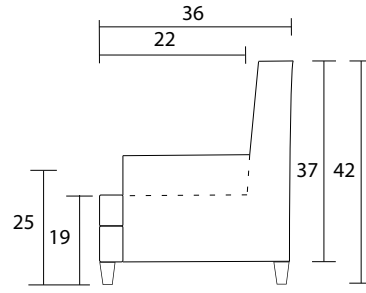

Chair

Sideview

Ottoman Front

Ottoman Sideview

Specifications:

5" skinny tapered leg, espresso. Also available in walnut, please specify on order

No-Sag sinuous spring system with loose seat cushion

Tight back

Piping on arms and seat cushion

Pieces upholstered in leather have no piping

Measurements may vary +/- 1"

October 1st, 2019

COM Requirement	Yards
Chair	6.5
Ottoman	3