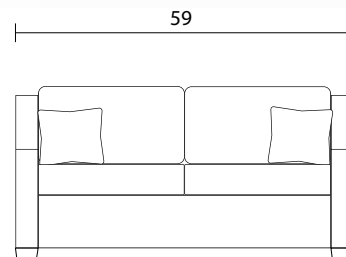

Sofa

Loveseat

Chair

Sideview

Specifications:

- 2" square tapered leg, espresso. Also available in walnut, please specify on order
- Sofa & Loveseat: 2 knife edge toss pillows (17"x17"), self piped, accented up to grade G
- Small nailhead trim on front arm - please specify colour
- No-Sag sinuous spring system with loose seat cushions
- Loose boxed back cushions
- Piping on back and seat cushions
- Pieces upholstered in leather do not include toss cushions
- Measurement may vary +/- 1"

October 1st, 2019

COM Requirement Yards

Sofa	15
Loveseat	12
Chair	7

Yardage indicated is based on 54" solid, railroaded, non-matched fabrics