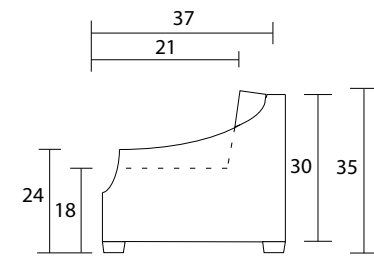

Sofa

Loveseat

Chair

Sideview

Specifications:

- 2" square tapered leg, espresso. Also available in walnut, please specify on order
- Sofa & Loveseat: 2 knife edge toss pillows (17"x17"), self piped, accented up to grade G
- Small nailhead trim on front arm - please specify colour
- No-Sag sinuous spring system with loose seat cushions
- Loose boxed back cushions
- Piping on back and seat cushions
- Pieces upholstered in leather do not include toss cushions
- Measurement may vary +/- 1"

October 1st, 2019

COM Requirement Yards

Sofa	15
Loveseat	12
Chair	7

Yardage indicated is based on 54" solid, railroaded, non-matched fabrics