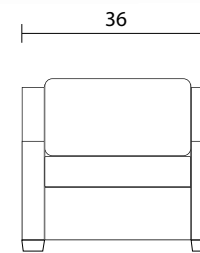

Sofa

Loveseat

Chair

Sideview

Specifications:

- 2" square tapered leg, espresso. Also available in walnut, please specify on order
- Sofa & Loveseat: 2 knife edge toss pillows (17"x17"), self piped, accented up to grade G
- Small nailhead trim on front arm - please specify colour
- No-Sag sinuous spring system with loose seat cushions
- Loose boxed back cushions
- Piping on back and seat cushions
- Pieces upholstered in leather do not include toss cushions
- Measurement may vary +/- 1"

October 1st, 2019

COM Requirement Yards

Sofa	15
Loveseat	12
Chair	7

Yardage indicated is based on 54" solid, railroaded, non-matched fabrics