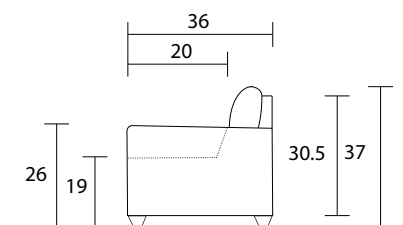

Sofa

Loveseat

Chair

Sideview

Specifications:
 3" square tapered leg, espresso
 2 knife edge toss pillows (17"x17"), self piped, accented up to grade G
 No-Sag sinuous spring system with loose seat cushions
 Loose knife edge back cushions
 Piping on arms, back cushions and seat cushions
 Pieces upholstered in leather have no piping and do not include toss cushions
 Measurements may vary +/- 1"

October 1st, 2019

| COM Requirement | Yards |
|-----------------|-------|
| Sofa | 14 |
| Love Seat | 11 |
| Chair | 7.5 |

Yardage indicated is based on 54" solid, railroaded, non-matched fabrics