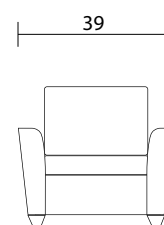

Sofa

Loveseat

Chair

Sideview

Specifications:
 3" square tapered leg, espresso
 2 knife edge toss pillows (17"x17"), self piped, accented up to grade G
 No-Sag sinuous spring system with loose seat cushions
 Loose knife edge back cushions
 Piping on arms, back cushions and seat cushions
 Pieces upholstered in leather have no piping and do not include toss cushions
 Measurements may vary +/- 1"

October 1st, 2019

| COM Requirement | Yards |
|-----------------|-------|
| Sofa | 14 |
| Love Seat | 11 |
| Chair | 7.5 |

Yardage indicated is based on 54" solid, railroaded, non-matched fabrics