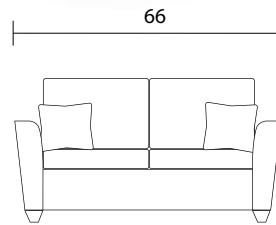

Sofa

Loveseat

Chair

Sideview

Specifications:
 3" square tapered leg, espresso
 2 knife edge toss pillows (17"x17"), self piped, accented up to grade G
 No-Sag sinuous spring system with loose seat cushions
 Loose knife edge back cushions
 Piping on arms, back cushions and seat cushions
 Pieces upholstered in leather have no piping and do not include toss cushions
 Measurements may vary +/- 1"

October 1st, 2019

| COM Requirement | Yards |
|-----------------|-------|
| Sofa | 14 |
| Love Seat | 11 |
| Chair | 7.5 |

Yardage indicated is based on 54" solid, railroaded, non-matched fabrics