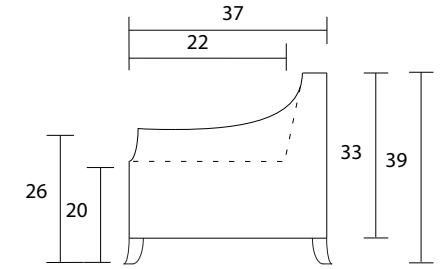

Sofa

Love

Chair

Sideview

Specifications:

6" flared tapered leg, espresso

Sofa & Loveseat: 2 knife edge toss pillows (17"x17"), accented up to grade G

Sofa & Loveseat: 2 round bolsters (6"x19"), self

Measurements may vary +/- 1"

October 1st, 2019

COM Requirement Yards

Sofa 14

Loveseat 12

Chair 6.75