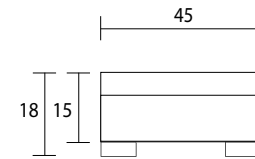

Sofa

Loveseat

Chair 1/2

Sideview

Ottoman 1/2 Front

Ottoman 1/2 Sideview

Specifications:

8"x3" rectangle leg, espresso. Also available in walnut, please specify on order

Sofa: 2 boxed kidneys (9"x28"), accented up to grade G

Loveseat: 2 boxed kidneys (9"x20"), accented up to grade G

Chair & 1/2: 1 boxed kidney (9"x20"), accented up to grade G

No-Sag sinuous spring system with loose seat cushions