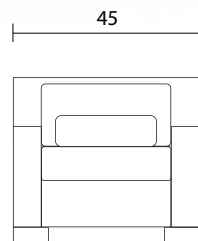

Sofa

Loveseat

Chair 1/2

Sideview

Ottoman 1/2 Front

Ottoman 1/2 Sideview

Specifications:

8"x3" rectangle leg, espresso. Also available in walnut, please specify on order

Sofa: 2 boxed kidneys (9"x28"), accented up to grade G

Loveseat: 2 boxed kidneys (9"x20"), accented up to grade G

Chair & 1/2: 1 boxed kidney (9"x20"), accented up to grade G

No-Sag sinuous spring system with loose seat cushions

Loose boxed back cushions

No piping

Pieces upholstered in leather do not include kidney cushions

Measurements may vary +/- 1"

October 1st, 2019

COM Requirement Yards

Sofa	15
Loveseat	13
Chair 1/2	8
Ottoman 1/2	5
Storage Ottoman	5