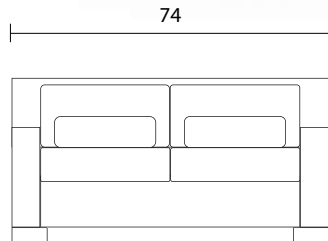

Sofa

Loveseat

Chair 1/2

Sideview

Ottoman 1/2 Front

Ottoman 1/2 Sideview

Specifications:

8"x3" rectangle leg, espresso. Also available in walnut, please specify on order

Sofa: 2 boxed kidneys (9"x28"), accented up to grade G

Loveseat: 2 boxed kidneys (9"x20"), accented up to grade G

Chair & 1/2: 1 boxed kidney (9"x20"), accented up to grade G

No-Sag sinuous spring system with loose seat cushions

Loose boxed back cushions

No piping

Pieces upholstered in leather do not include kidney cushions

Measurements may vary +/- 1"

October 1st, 2019

COM Requirement Yards

Sofa	15
Loveseat	13
Chair 1/2	8
Ottoman 1/2	5
Storage Ottoman	5