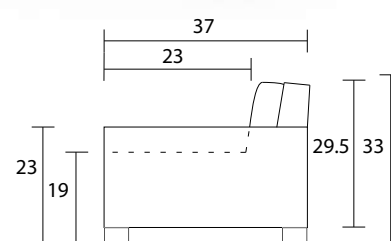

Sofa

Loveseat

Chair 1/2

Sideview

Ottoman 1/2 Front

Ottoman 1/2 Sideview

Specifications:

8"x3" rectangle leg, espresso. Also available in walnut, please specify on order

Sofa: 2 boxed kidneys (9"x28"), accented up to grade G

Loveseat: 2 boxed kidneys (9"x20"), accented up to grade G

Chair & 1/2: 1 boxed kidney (9"x20"), accented up to grade G

No-Sag sinuous spring system with loose seat cushions