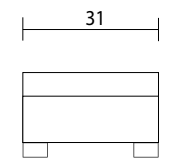

Sofa

Loveseat

Chair 1/2

Sideview

Ottoman 1/2 Front

Ottoman 1/2 Sideview

Specifications:

8"x3" rectangle leg, espresso. Also available in walnut, please specify on order

Sofa: 2 boxed kidneys (9"x28"), accented up to grade G

Loveseat: 2 boxed kidneys (9"x20"), accented up to grade G

Chair & 1/2: 1 boxed kidney (9"x20"), accented up to grade G

No-Sag sinuous spring system with loose seat cushions