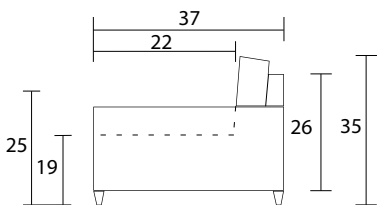

Sofa

Condo Sofa

Chair

Sideview

Specifications:
 5" skinny tapered leg, espresso. Also available in walnut, please specify on order
 Sofa & Condo Sofa: 2 knife edge toss pillows (17"x17"), accented up to grade G
 Sectional: 1 knife edge toss pillow (17"x17"), accented up to grade G (per arm or corner)
 No-Sag sinuous spring system with loose seat cushions
 Loose boxed back cushions with shallow button tufts
 No piping
 Pieces upholstered in leather do not include toss cushions
 Measurements may vary +/- 1"
 October 1st, 2019

COM Requirement	Yards
Sofa	13.5
Condo Sofa	11.25
Chair	6.25

Yardage indicated is based on 54" solid, railroaded, non-matched fabrics

Specifications:

- 5" skinny tapered leg, espresso. Also available in walnut, please specify on order
- Sofa & Condo Sofa: 2 knife edge toss pillows (17"x17"), accented up to grade G
- Sectional: 1 knife edge toss pillow (17"x17"), accented up to grade G (per arm or corner)
- No-Sag sinuous spring system with loose seat cushions
- Loose boxed back cushions with shallow button tufts
- No piping
- Pieces upholstered in leather do not include toss cushions
- Measurement may vary +/- 1"
- February 5th, 2020