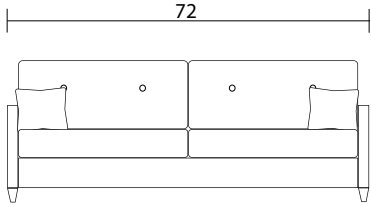

Sofa

Condo Sofa

Chair

Sideview

Specifications:
 5" skinny tapered leg, espresso. Also available in walnut, please specify on order
 Sofa & Condo Sofa: 2 knife edge toss pillows (17"x17"), accented up to grade G
 Sectional: 1 knife edge toss pillow (17"x17"), accented up to grade G (per arm or corner)
 No-Sag sinuous spring system with loose seat cushions
 Loose boxed back cushions with shallow button tufts
 No piping
 Pieces upholstered in leather do not include toss cushions
 Measurements may vary +/- 1"
 October 1st, 2019

COM Requirement	Yards
Sofa	13.5
Condo Sofa	11.25
Chair	6.25

Yardage indicated is based on 54" solid, railroaded, non-matched fabrics

Specifications:

- 5" skinny tapered leg, espresso. Also available in walnut, please specify on order
- Sofa & Condo Sofa: 2 knife edge toss pillows (17"x17"), accented up to grade G
- Sectional: 1 knife edge toss pillow (17"x17"), accented up to grade G (per arm or corner)
- No-Sag sinuous spring system with loose seat cushions
- Loose boxed back cushions with shallow button tufts
- No piping
- Pieces upholstered in leather do not include toss cushions
- Measurement may vary +/- 1"
- February 5th, 2020