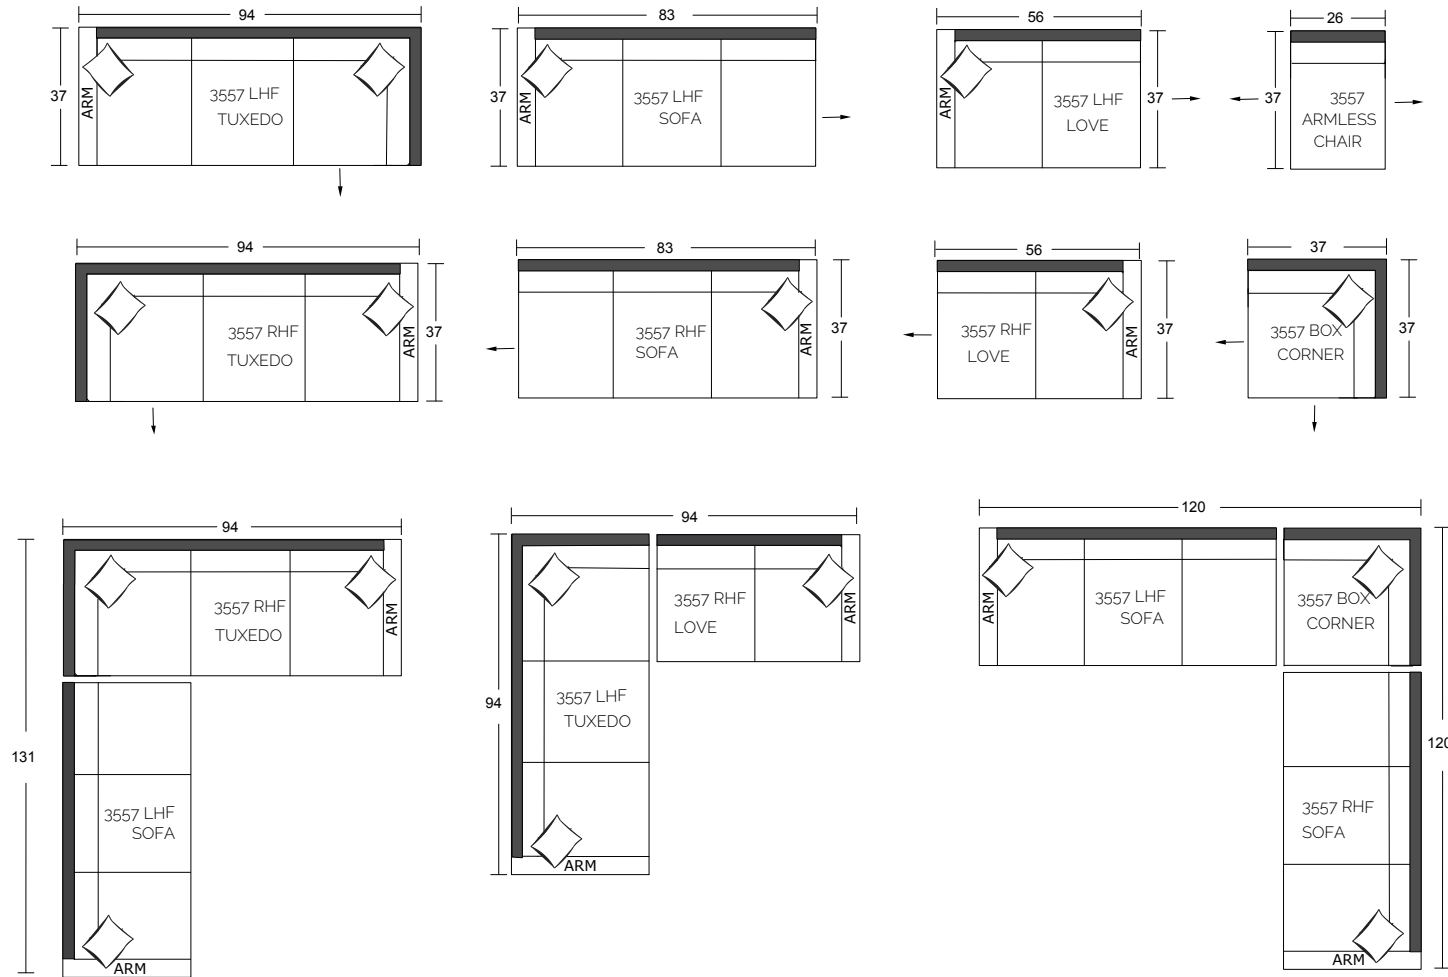

Sofa

Condo Sofa

Chair

Sideview

Specifications:
 5" skinny tapered leg, espresso. Also available in walnut, please specify on order
 Sofa & Condo Sofa: 2 knife edge toss pillows (17"x17"), accented up to grade G
 Sectional: 1 knife edge toss pillow (17"x17"), accented up to grade G (per arm or corner)
 No-Sag sinuous spring system with loose seat cushions
 Loose boxed back cushions with shallow button tufts
 No piping
 Pieces upholstered in leather do not include toss cushions
 Measurements may vary +/- 1"
 October 1st, 2019

COM Requirement	Yards
Sofa	13.5
Condo Sofa	11.25
Chair	6.25

Yardage indicated is based on 54" solid, railroaded, non-matched fabrics

Specifications:

- 5" skinny tapered leg, espresso. Also available in walnut, please specify on order
- Sofa & Condo Sofa: 2 knife edge toss pillows (17"x17"), accented up to grade G
- Sectional: 1 knife edge toss pillow (17"x17"), accented up to grade G (per arm or corner)
- No-Sag sinuous spring system with loose seat cushions
- Loose boxed back cushions with shallow button tufts
- No piping
- Pieces upholstered in leather do not include toss cushions
- Measurement may vary +/- 1"
- February 5th, 2020