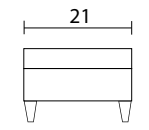

Sofa

Loveseat

Chair

Sideview

Ottoman Front

Ottoman Sideview

Specifications:

- 6" skinny tapered leg, espresso
- Sofa & Loveseat: 2 knife edge toss pillows (17"x17"), accented up to grade G
- No-Sag sinuous spring system with loose seat cushions
- Loose boxed back cushions
- No piping
- Pieces upholstered in leather do not include toss cushions
- Measurements may vary +/- 1"
- October 1st, 2019