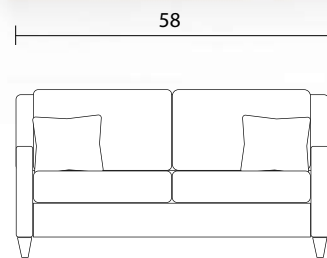

Sofa

Loveseat

Chair

Sideview

Ottoman Front

Ottoman Sideview

Specifications:

- 6" skinny tapered leg, espresso
- Sofa & Loveseat: 2 knife edge toss pillows (17"x17"), accented up to grade G
- No-Sag sinuous spring system with loose seat cushions
- Loose boxed back cushions
- No piping
- Pieces upholstered in leather do not include toss cushions
- Measurements may vary +/- 1"
- October 1st, 2019

COM Requirement	Yards
Sofa	13
Loveseat	10
Chair	6
Ottoman	3