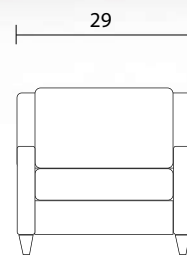

Sofa

Loveseat

Chair

Sideview

Ottoman Front

Ottoman Sideview

Specifications:

- 6" skinny tapered leg, espresso
- Sofa & Loveseat: 2 knife edge toss pillows (17"x17"), accented up to grade G
- No-Sag sinuous spring system with loose seat cushions
- Loose boxed back cushions
- No piping
- Pieces upholstered in leather do not include toss cushions
- Measurements may vary +/- 1"
- October 1st, 2019

COM Requirement	Yards
Sofa	13
Loveseat	10
Chair	6
Ottoman	3