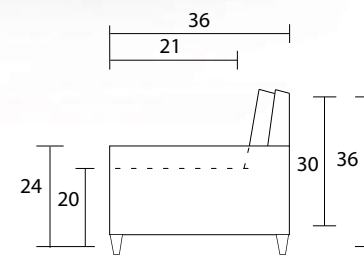

Sofa

Loveseat

Chair

Sideview

Ottoman Front

Ottoman Sideview

Specifications:

- 6" skinny tapered leg, espresso
- Sofa & Loveseat: 2 knife edge toss pillows (17"x17"), accented up to grade G
- No-Sag sinuous spring system with loose seat cushions
- Loose boxed back cushions
- No piping
- Pieces upholstered in leather do not include toss cushions
- Measurements may vary +/- 1"
- October 1st, 2019