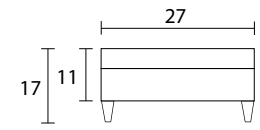

Sofa

Loveseat

Chair

Sideview

Ottoman Front

Ottoman Sideview

Specifications:

- 6" skinny tapered leg, espresso
- Sofa & Loveseat: 2 knife edge toss pillows (17"x17"), accented up to grade G
- No-Sag sinuous spring system with loose seat cushions
- Loose boxed back cushions
- No piping
- Pieces upholstered in leather do not include toss cushions
- Measurements may vary +/- 1"
- October 1st, 2019