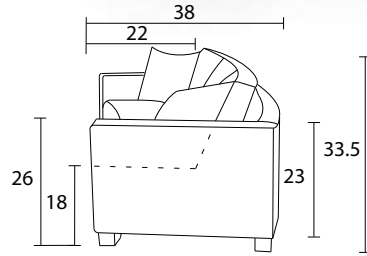

Curved Sofa Top View

Curved Sofa

Sofa Sideview

Curved Sectional

Sectional Sideview

Specifications:

- 8"x3" rectangle leg, espresso. Also available in walnut, please specify on order
- Sofa & Loveseat: 2 knife edge toss pillows (18"x18"), accented up to grade G
- 1 arm loveseat: 1 knife edge toss pillow(19"x19"), 1 knife edge toss pillow(17"x17"), both accented up to grade G
- Curved bumper: 1 toss pillow (17"x17"), accented up to grade G
- No-Sag sinuous spring system with loose seat cushions
- Loose boxed back cushions
- No piping
- Pieces upholstered in leather do not include toss cushions
- Measurements may vary +/- 1"

October 1st, 2019

COM Requirement	Yards
Curved Sofa	13.25
LHF/RHF Curved Loveseat	10
LHF/RHF Bumper	10

Specifications:

- 8"x3" rectangle leg, espresso. Also available in walnut, please specify on order
- Sofa & Loveseat: 2 knife edge toss pillows (18"x18"), accented up to grade G
- 1 arm loveseat: 1 knife edge toss pillow(19"x19"), accented up to grade G, 1 knife edge toss pillow(17"x17"), accented up to grade G
- Curved bumper: 1 toss pillow (17"x17"), accented up to grade G
- No-Sag sinuous spring system with loose seat cushions
- Loose boxed back cushions
- No piping
- Pieces upholstered in leather do not include toss cushions
- Measurement may vary +/- 1"
- October 1st, 2019