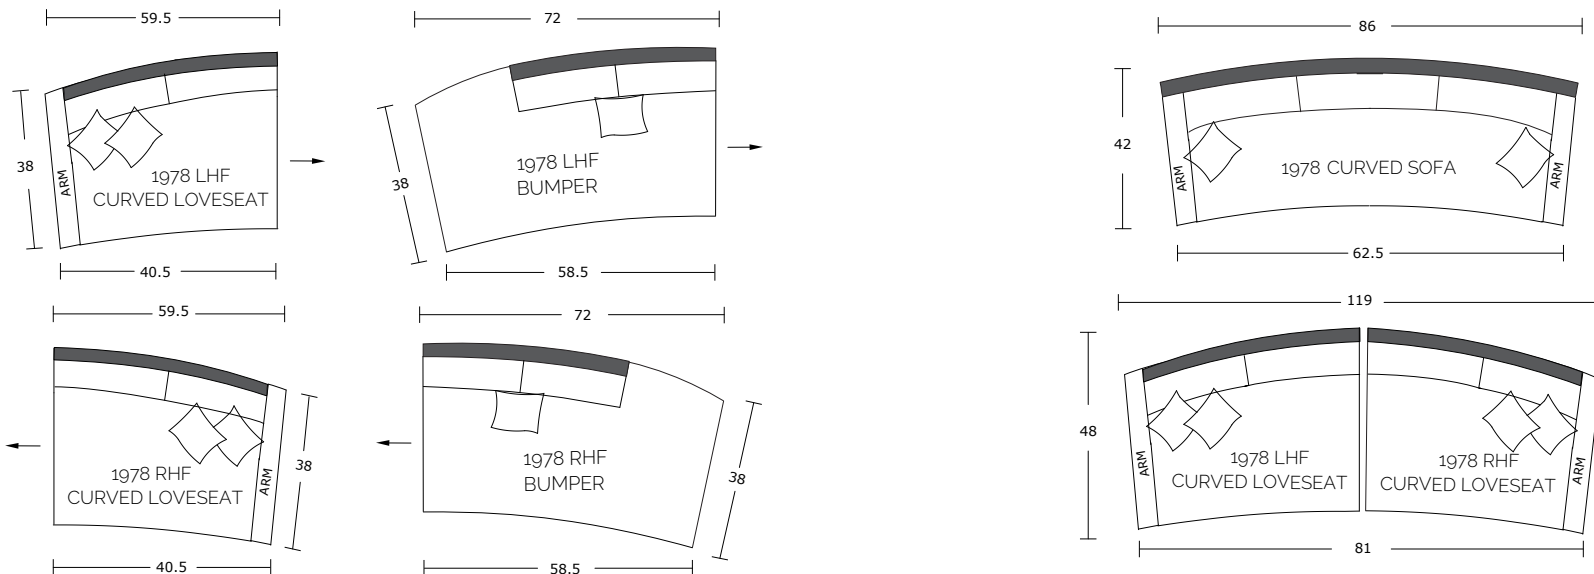

Curved Sofa Top View

Curved Sofa

Sofa Sideview

Curved Sectional

Sectional Sideview

Specifications:

- 8"x3" rectangle leg, espresso. Also available in walnut, please specify on order
- Sofa & Loveseat: 2 knife edge toss pillows (18"x18"), accented up to grade G
- 1 arm loveseat: 1 knife edge toss pillow(19"x19"), 1 knife edge toss pillow(17"x17"), both accented up to grade G
- Curved bumper: 1 toss pillow (17"x17"), accented up to grade G
- No-Sag sinuous spring system with loose seat cushions
- Loose boxed back cushions
- No piping
- Pieces upholstered in leather do not include toss cushions
- Measurements may vary +/- 1"

October 1st, 2019

COM Requirement	Yards
Curved Sofa	13.25
LHF/RHF Curved Loveseat	10
LHF/RHF Bumper	10

Specifications:

- 8"x3" rectangle leg, espresso. Also available in walnut, please specify on order
- Sofa & Loveseat: 2 knife edge toss pillows (18"x18"), accented up to grade G
- 1 arm loveseat: 1 knife edge toss pillow(19"x19"), accented up to grade G, 1 knife edge toss pillow(17"x17"), accented up to grade G
- Curved bumper: 1 toss pillow (17"x17"), accented up to grade G
- No-Sag sinuous spring system with loose seat cushions
- Loose boxed back cushions
- No piping
- Pieces upholstered in leather do not include toss cushions
- Measurement may vary +/- 1"
- October 1st, 2019

COM Requirement	Yards
Curved Sofa	13.25
LHF/RHF Curved Loveseat	10
LHF/RHF Bumper	10