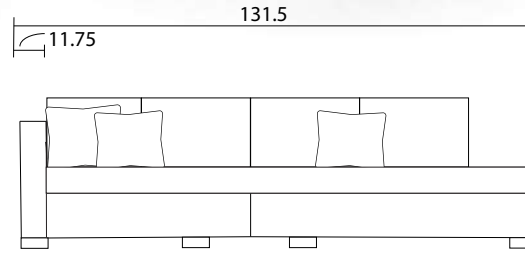

Curved Sofa Top View

Curved Sofa

Sofa Sideview

Curved Sectional

Sectional Sideview

Specifications:

- 8"x3" rectangle leg, espresso. Also available in walnut, please specify on order
- Sofa & Loveseat: 2 knife edge toss pillows (18"x18"), accented up to grade G
- 1 arm loveseat: 1 knife edge toss pillow(19"x19"), 1 knife edge toss pillow(17"x17"), both accented up to grade G
- Curved bumper: 1 toss pillow (17"x17"), accented up to grade G
- No-Sag sinuous spring system with loose seat cushions
- Loose boxed back cushions
- No piping
- Pieces upholstered in leather do not include toss cushions
- Measurements may vary +/- 1"

October 1st, 2019

COM Requirement	Yards
Curved Sofa	13.25
LHF/RHF Curved Loveseat	10
LHF/RHF Bumper	10

Specifications:

- 8"x3" rectangle leg, espresso. Also available in walnut, please specify on order
- Sofa & Loveseat: 2 knife edge toss pillows (18"x18"), accented up to grade G
- 1 arm loveseat: 1 knife edge toss pillow(19"x19"), accented up to grade G, 1 knife edge toss pillow(17"x17"), accented up to grade G
- Curved bumper: 1 toss pillow (17"x17"), accented up to grade G
- No-Sag sinuous spring system with loose seat cushions
- Loose boxed back cushions
- No piping
- Pieces upholstered in leather do not include toss cushions
- Measurement may vary +/- 1"
- October 1st, 2019