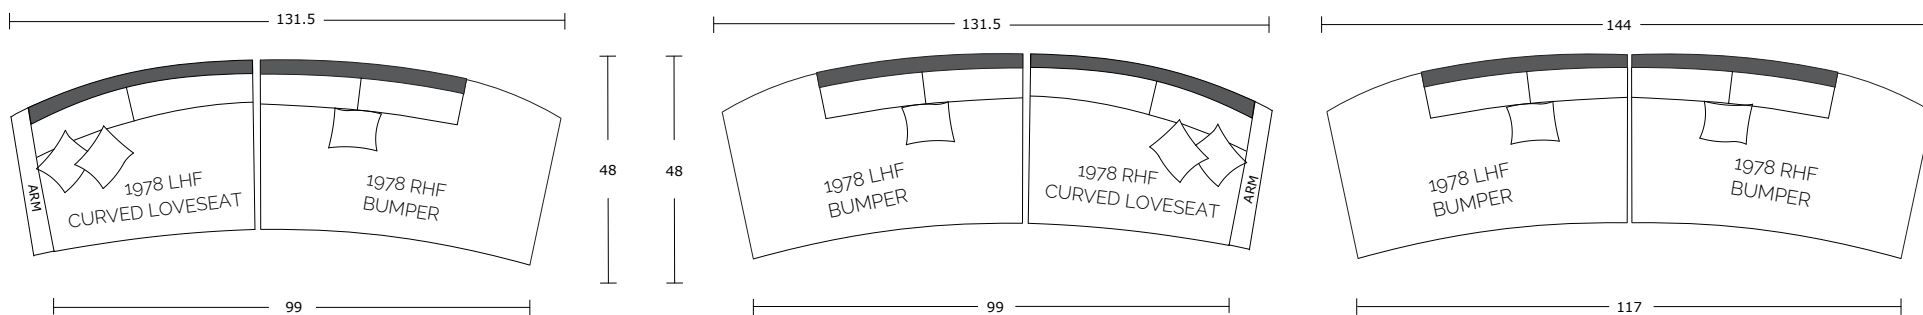

Curved Sofa Top View

Curved Sofa

Sofa Sideview

Curved Sectional

Sectional Sideview

Specifications:

- 8"x3" rectangle leg, espresso. Also available in walnut, please specify on order
- Sofa & Loveseat: 2 knife edge toss pillows (18"x18"), accented up to grade G
- 1 arm loveseat: 1 knife edge toss pillow(19"x19"), 1 knife edge toss pillow(17"x17"), both accented up to grade G
- Curved bumper: 1 toss pillow (17"x17"), accented up to grade G
- No-Sag sinuous spring system with loose seat cushions
- Loose boxed back cushions
- No piping
- Pieces upholstered in leather do not include toss cushions
- Measurements may vary +/- 1"

October 1st, 2019

COM Requirement	Yards
Curved Sofa	13.25
LHF/RHF Curved Loveseat	10
LHF/RHF Bumper	10

Specifications:

- 8"x3" rectangle leg, espresso. Also available in walnut, please specify on order
- Sofa & Loveseat: 2 knife edge toss pillows (18"x18"), accented up to grade G
- 1 arm loveseat: 1 knife edge toss pillow(19"x19"), accented up to grade G, 1 knife edge toss pillow(17"x17"), accented up to grade G
- Curved bumper: 1 toss pillow (17"x17"), accented up to grade G
- No-Sag sinuous spring system with loose seat cushions
- Loose boxed back cushions
- No piping
- Pieces upholstered in leather do not include toss cushions
- Measurement may vary +/- 1"
- October 1st, 2019

COM Requirement	Yards
Curved Sofa	13.25
LHF/RHF Curved Loveseat	10
LHF/RHF Bumper	10