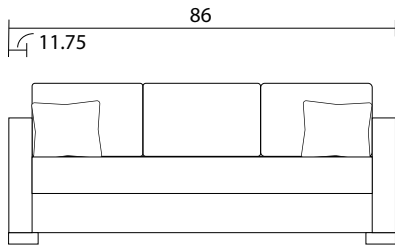

Curved Sofa Top View

Curved Sofa

Sofa Sideview

Curved Sectional

Sectional Sideview

Specifications:

- 8"x3" rectangle leg, espresso. Also available in walnut, please specify on order
- Sofa & Loveseat: 2 knife edge toss pillows (18"x18"), accented up to grade G
- 1 arm loveseat: 1 knife edge toss pillow(19"x19"), 1 knife edge toss pillow(17"x17"), both accented up to grade G
- Curved bumper: 1 toss pillow (17"x17"), accented up to grade G
- No-Sag sinuous spring system with loose seat cushions
- Loose boxed back cushions
- No piping
- Pieces upholstered in leather do not include toss cushions
- Measurements may vary +/- 1"

October 1st, 2019

COM Requirement	Yards
Curved Sofa	13.25
LHF/RHF Curved Loveseat	10
LHF/RHF Bumper	10

Specifications:

- 8"x3" rectangle leg, espresso. Also available in walnut, please specify on order
- Sofa & Loveseat: 2 knife edge toss pillows (18"x18"), accented up to grade G
- 1 arm loveseat: 1 knife edge toss pillow(19"x19"), accented up to grade G, 1 knife edge toss pillow(17"x17"), accented up to grade G
- Curved bumper: 1 toss pillow (17"x17"), accented up to grade G
- No-Sag sinuous spring system with loose seat cushions
- Loose boxed back cushions
- No piping
- Pieces upholstered in leather do not include toss cushions
- Measurement may vary +/- 1"
- October 1st, 2019