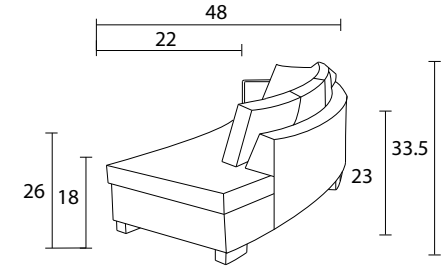

Curved Sofa Top View

Curved Sofa

Sofa Sideview

Curved Sectional

Sectional Sideview

Specifications:

- 8"x3" rectangle leg, espresso. Also available in walnut, please specify on order
- Sofa & Loveseat: 2 knife edge toss pillows (18"x18"), accented up to grade G
- 1 arm loveseat: 1 knife edge toss pillow(19"x19"), 1 knife edge toss pillow(17"x17"), both accented up to grade G
- Curved bumper: 1 toss pillow (17"x17"), accented up to grade G
- No-Sag sinuous spring system with loose seat cushions
- Loose boxed back cushions
- No piping
- Pieces upholstered in leather do not include toss cushions
- Measurements may vary +/- 1"

October 1st, 2019

COM Requirement	Yards
Curved Sofa	13.25
LHF/RHF Curved Loveseat	10
LHF/RHF Bumper	10

Specifications:

- 8"x3" rectangle leg, espresso. Also available in walnut, please specify on order
- Sofa & Loveseat: 2 knife edge toss pillows (18"x18"), accented up to grade G
- 1 arm loveseat: 1 knife edge toss pillow(19"x19"), accented up to grade G, 1 knife edge toss pillow(17"x17"), accented up to grade G
- Curved bumper: 1 toss pillow (17"x17"), accented up to grade G
- No-Sag sinuous spring system with loose seat cushions
- Loose boxed back cushions
- No piping
- Pieces upholstered in leather do not include toss cushions
- Measurement may vary +/- 1"
- October 1st, 2019